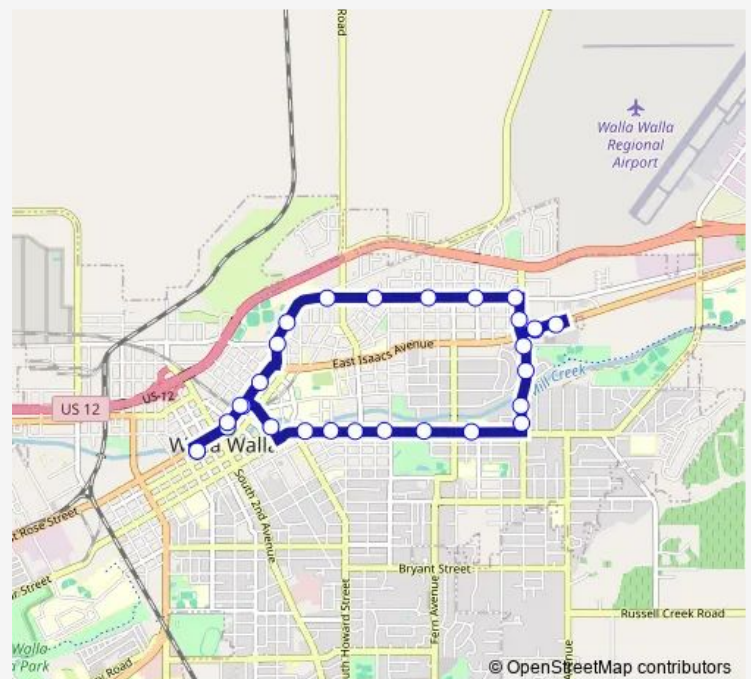

Wilbur & Hobson

Alder & Bridge

Alder & Mckinley

Route schedule

Walla Walla Transit Center — Walla Walla Transit Center

Monday 06:15-17:20

Tuesday 06:15-17:20

Wednesday 06:15-17:20

Thursday 06:15-17:20

Friday 06:15-17:20

Saturday —

Sunday —

Route info

Direction: Walla Walla Transit Center

Stops: 29

Trip Duration: 0 hour 27 min

4 — Melrose / Alder

BusMaps

Alder & Division
Alder & Clinton
Alder & Merriam
Alder & Park
Palouse & Alder
Rose & Palouse
Rose & Colville
Walla Walla Transit Center

4 Bus time schedules and route maps are available in an offline PDF at busmaps.com. Use the busmaps.com website to see live bus times, train schedule or subway schedule, and step-by-step directions for all public transit in Walla Walla