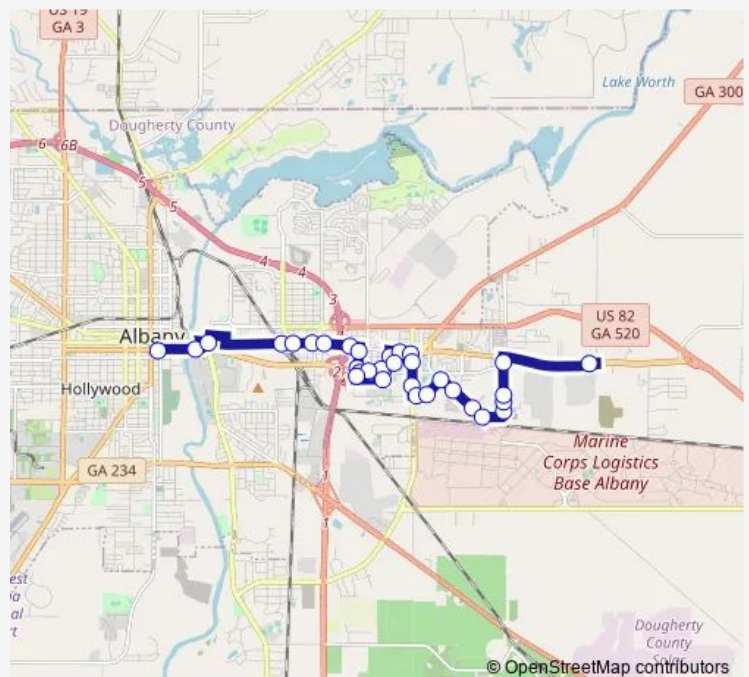

Thornton Dr / Roses Shopping Center

Massey Dr./Talluelah Dr

E Oglethorpe Blvd/ Wright Dr

Route schedule

Albany Transit Center — Sylvester Hwy / Flea Market

Monday 06:15-17:15

Tuesday 06:15-17:15

Wednesday 06:15-17:15

Thursday 06:15-17:15

Friday 06:15-17:15

Saturday 06:15-14:15

Sunday —

Route info

Direction: Albany Transit Center

Stops: 35

Trip Duration: 0 hour 30 min

Johnson Rd./Pine Hill Estates

Johnson Rd / Madeline Rd

Pinson Rd / Le Mans Dr

Pinson Rd / Madeline Rd

Pinson Rd / Gurr Dr

Pinson Rd / Powell Pl

Sylvester Hwy / Flea Market

Direction

Tuesday 06:45-17:45

Wednesday 06:45-17:45

Thursday 06:45-17:45

Friday 06:45-17:45

Saturday 06:45-14:45

Sunday —

Route info

Direction: Sylvester Hwy / Flea Market