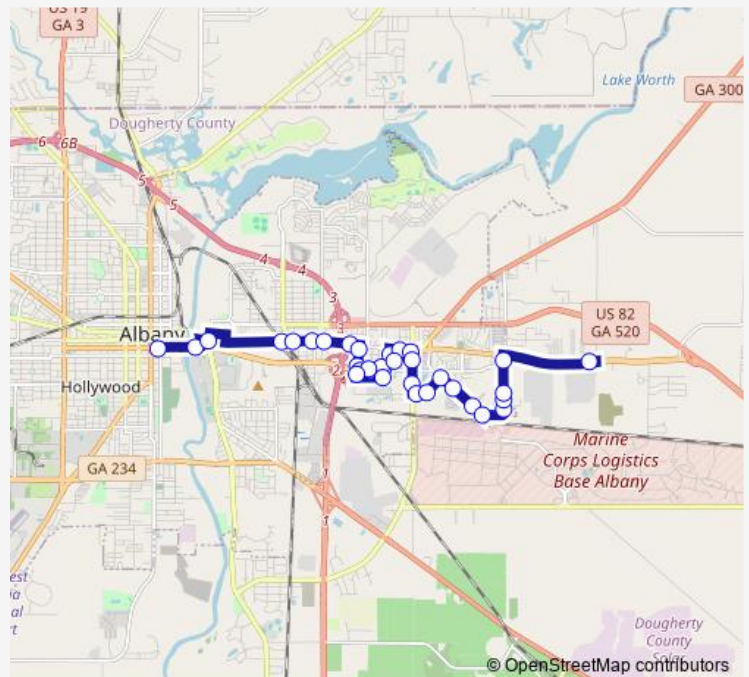

Bus 4 Green / 4X Green Line: Combined

[Go to website](#)

Direction

Albany Transit Center — Sylvester Hwy / Flea Market

35 stops

[Open route schedule](#)

- Albany Transit Center
- E Oglethorpe Blvd / College Dr
- E Broad Ave / S Broadway St
- E Broad Ave / Old Blaylock Ln
- E Broad Ave / N Central St
- E Broad Ave / S Cason St
- E Broad Ave / Nona St
- E Broad Ave / Adelyn Rd
- Thornton Dr. / Kieve Ave
- Thornton Dr / E Oglethorpe Blvd
- E Oglethorpe Blvd @ Waffle House
- E Oglethorpe Blvd / Long John Silver
- E Oglethorpe Blvd/ Captain Ds
- Tallulah Dr / E Oglethorpe Blvd
- Loftus Dr / Keystone Ave
- E Broad @ Picnsv
- E Oglethorpe Blvd / Fulton Ave
- E Oglethorpe Blvd/ Edison Dr
- Thornton Dr / Roses Shopping Center
- Massey Dr./Talluelah Dr
- E Oglethorpe Blvd/ Wright Dr

Route schedule

Albany Transit Center — Sylvester Hwy / Flea Market

Monday	06:15-17:15
Tuesday	06:15-17:15
Wednesday	06:15-17:15
Thursday	06:15-17:15
Friday	06:15-17:15
Saturday	06:15-14:15
Sunday	—

Route info

Direction: Albany Transit Center

Stops: 35

Trip Duration: 0 hour 30 min

4 — Green / 4X Green Line: Combined

E Oglethorpe Blvd / S Mock Rd

S Mock Rd / Butler Dr

S Mock Rd./Hidden Oaks Apts

Brierwood Dr / Breirwood

Route info

Direction: Sylvester Hwy / Flea Market

Stops: 27

Trip Duration: 0 hour 30 min

W Broad Ave@Chamber of Commerce

Albany Transit Center

4 Bus time schedules and route maps are available in an offline PDF at busmaps.com. Use the busmaps.com website to see live bus times, train schedule or subway schedule, and step-by-step directions for all public transit in Albany