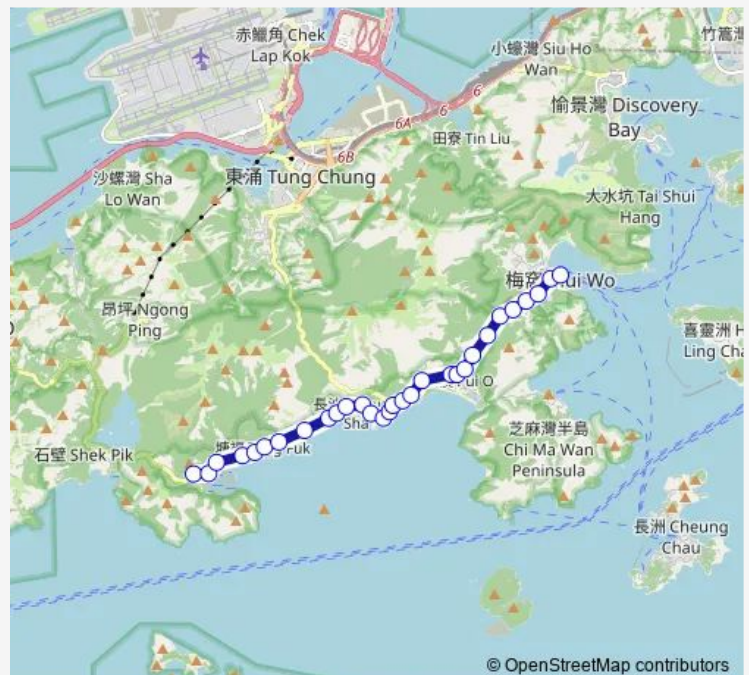

### Route schedule

[Nlb] Shui HAU Village (East) — [Nlb] MUI WO Ferry Pier

Monday 08:30

Tuesday 08:30

Wednesday 08:30

Thursday 08:30

Friday 08:30

Saturday 08:30

### Route info

Direction: [Nlb] Shui HAU Village (East)

Stops: 30

Trip Duration: 0 hour 25 min

4 — MUI WO Ferry Pier - Shui Hau

[Nlb] LO WAI Tsuen

[Nlb] PUI O Petrol Station

[Nlb] Swire Staff Holiday House

## Route info

Direction: [Nlb] MUI WO Ferry Pier

Stops: 36

Trip Duration: 0 hour 25 min

[Nlb] Cheung SHA Bridge

[Nlb] Upper Cheung SHA Beach

[Nlb] Tong FUK Beach

[Nlb] Tong FUK Village