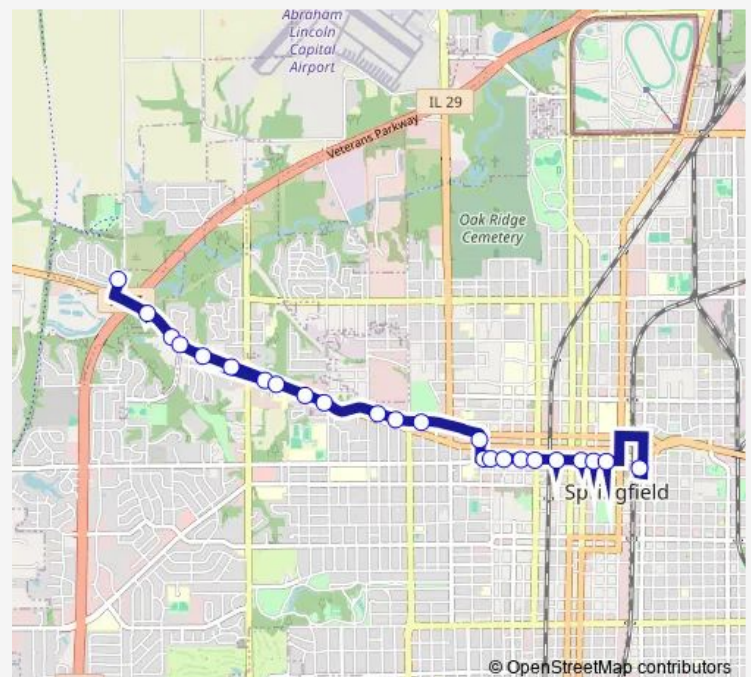

Lawrence & Witherspoon

Route schedule

Transfer Center Stop C — Amherst & Winch

Monday 06:00-17:30

Tuesday 06:00-17:30

Wednesday 06:00-17:30

Thursday 06:00-17:30

Friday 06:00-17:30

Saturday 06:00-17:00

Sunday —

Route info

Direction: Transfer Center Stop C

Stops: 55

Trip Duration: 0 hour 31 min

Lawrence & Monroe

Monroe & Lawrence/Kenyon

Direction

Amherst & Winch — Transfer Center Stop C

24 stops

[Open route schedule](#)

Amherst & Winch

Jefferson & Old Beardstown

Jefferson & Churchill/Veterans

Jefferson & Churchill

Wednesday 05:36-18:02

Thursday 05:36-18:02

Friday 05:36-18:02

Saturday 06:32-17:32

Sunday —

Route info

Direction: Amherst & Winch

Stops: 24