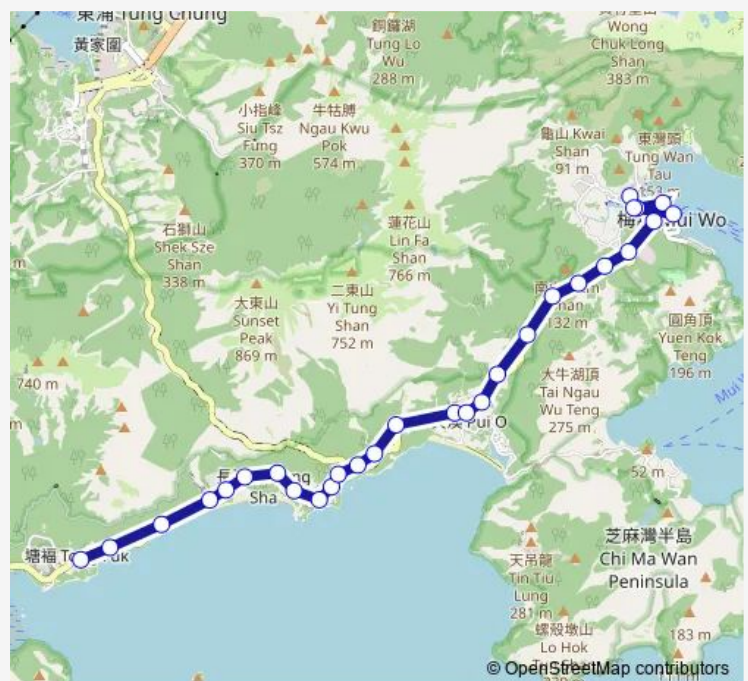

### Route schedule

[Nlb] Tong Fuk — [Nlb] MUI WO Ferry Pier

Monday	15:25
Tuesday	15:25
Wednesday	15:25
Thursday	15:25
Friday	15:25
Saturday	15:10
Sunday	—

### Route info

Direction: [Nlb] Tong Fuk

Stops: 29

Trip Duration: 0 hour 28 min

4 — Tong FUK - MUI WO Ferry Pier (VIA MUI WO OLD Town) **BusMaps**

[Nlb] LAI CHI Yuen Cemetery

[Nlb] LAI CHI Yuen

[Nlb] MUI WO Police Station