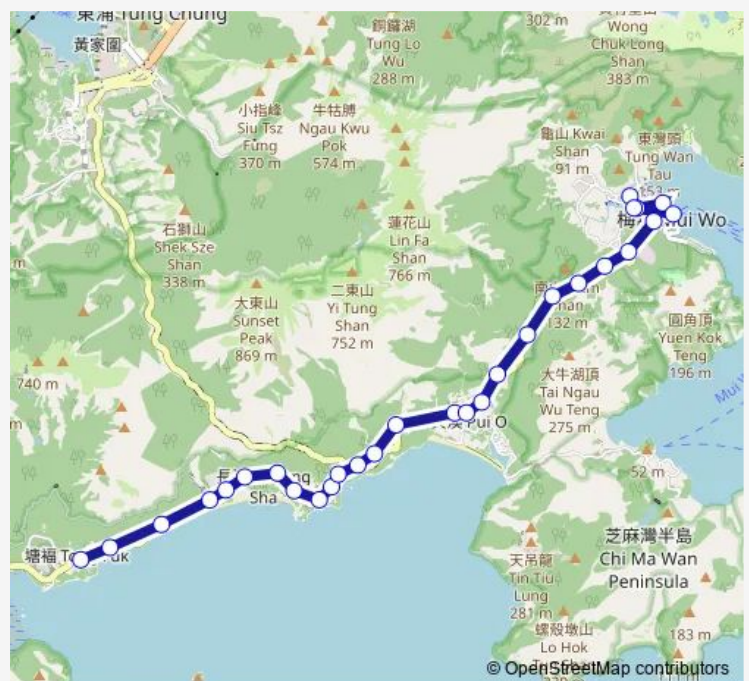

[Nlb] SAN Shek WAN Roundabout

[Nlb] Ywca Sydney Leong Holiday Lodge

[Nlb] SAN Shek WAN Village

[Nlb] SAN Shek WAN 3 1/4 Milestone

[Nlb] LO UK Tsuen

[Nlb] SAN WAI Tsuen

[Nlb] LO WAI Tsuen

[Nlb] PUI O Petrol Station

[Nlb] Swire Staff Holiday House

[Nlb] NAM Shan Camp Site

[Nlb] NAM Shan SAM UK Tsuen

Route schedule

[Nlb] Tong Fuk — [Nlb] MUI WO Ferry Pier

Monday	15:25
Tuesday	15:25
Wednesday	15:25
Thursday	15:25
Friday	15:25
Saturday	15:10
Sunday	—

Route info

Direction: [Nlb] Tong Fuk

Stops: 29

Trip Duration: 0 hour 28 min

4 — Tong FUK - MUI WO Ferry Pier (VIA MUI WO OLD Town) **BusMaps**

[Nlb] LAI CHI Yuen Cemetery

[Nlb] LAI CHI Yuen

[Nlb] MUI WO Police Station