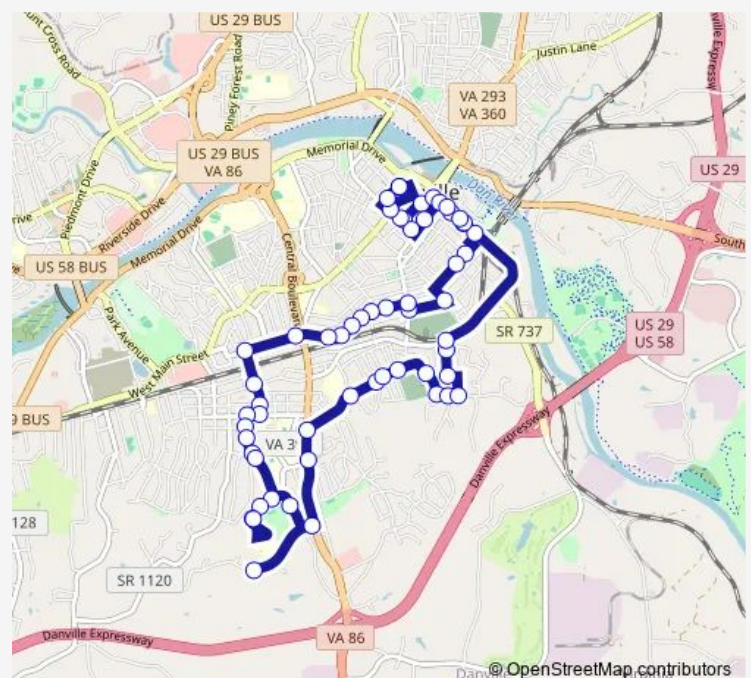

### Route schedule

Danville Transit System Hub — Danville Transit System Hub

Monday	06:05-17:05
Tuesday	06:05-17:05
Wednesday	06:05-17:05
Thursday	06:05-17:05
Friday	06:05-17:05
Saturday	06:05-17:05
Sunday	—

### Route info

Direction: Danville Transit System Hub

Stops: 58

Trip Duration: 0 hour 33 min

4 — Health Center - Dcc

Southampton & Chatelaine

Southampton & Hughes

Southampton & Kemper

Taylor Dr Across From Health Dept

College Park at Willoughby

Lockett Circle

Lockett & S Main

College Park & S Main

Broadnax & S Main

Betts & Foster

Mabin & Betts