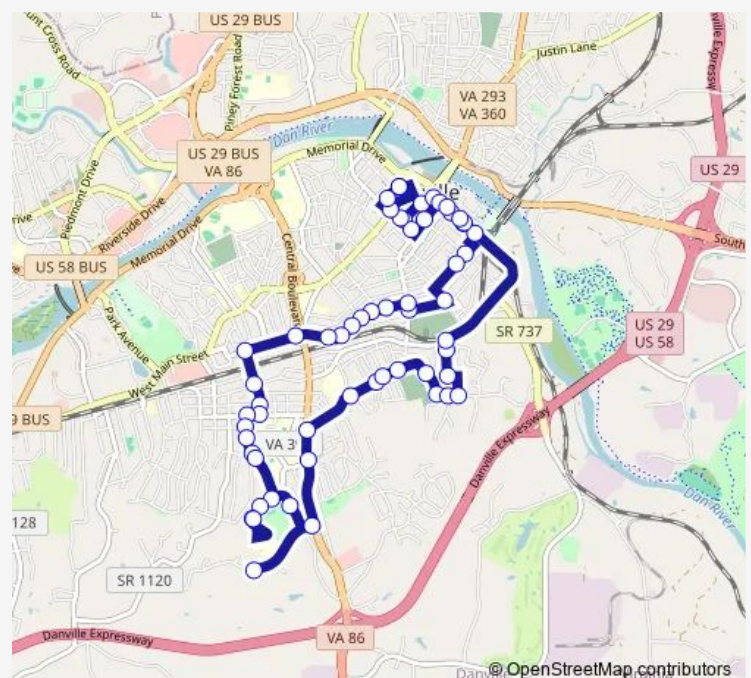

### Route schedule

Danville Transit System Hub — Danville Transit System Hub

Monday	06:05-17:05
Tuesday	06:05-17:05
Wednesday	06:05-17:05
Thursday	06:05-17:05
Friday	06:05-17:05
Saturday	06:05-17:05
Sunday	—

### Route info

Direction: Danville Transit System Hub

Stops: 58

Trip Duration: 0 hour 33 min

4 — Health Center - Dcc

Southampton & Chatelaine

Southampton & Hughes

Southampton & Kemper

Taylor Dr Across From Health Dept

College Park at Willoughby

Lockett Circle

Lockett & S Main

College Park & S Main

Broadnax & S Main

Betts & Foster

Mabin & Betts