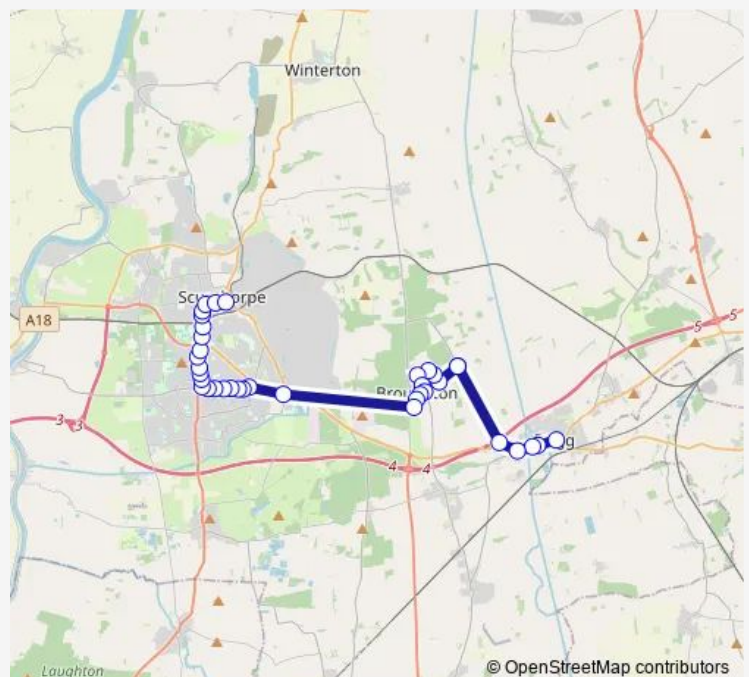

Brooklands Avenue

Red Lion

Town Hall

George Street

George Street

Morrisons

Ville Road

Hornsby Depot

Thursday —

Friday —

Saturday —

Sunday 10:00-18:30

Route info

Direction: White Horse

Stops: 36

Trip Duration: 0 hour 40 min

4 — Scunthorpe Bus Station - Brigg

Broadway

Carvers Fish Shop

Ashby Turn

Priory Hotel

Ashby Road Surgery

Hopkins Avenue

Brumby Corner

—

Saturday

—

Sunday

09:15-17:45

Route info

Direction: Bus Station

Stops: 35