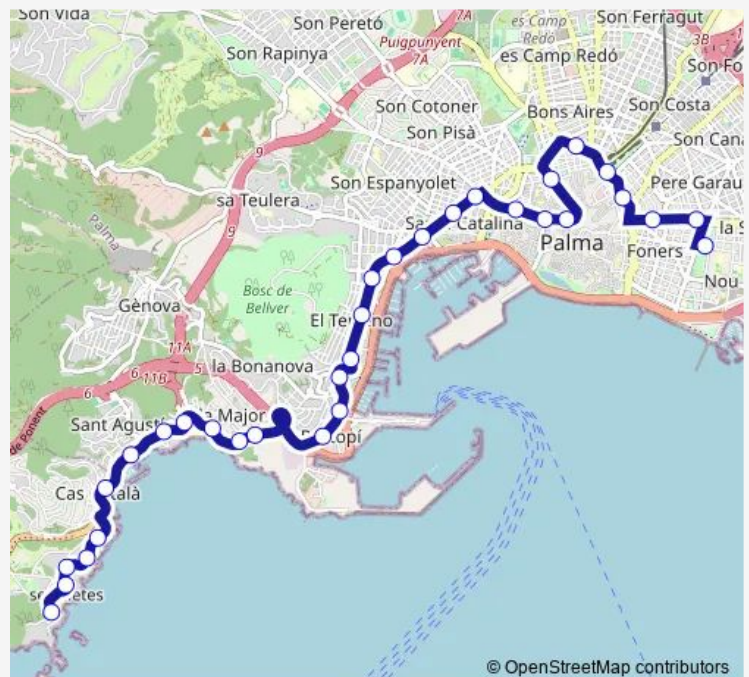

### Route schedule

796-Caracas — 93-ses Illetes

Monday 07:20

Tuesday 07:20

Wednesday 07:20

Thursday 07:20

Friday 07:20

Saturday 16:40

### Route info

Direction: 796-Caracas

Stops: 32

Trip Duration: 1 hour 7 min

© OpenStreetMap contributors

4 — Ses Illetes - Pl. Columnes

BusMaps

67-Joan Miró - Marivent