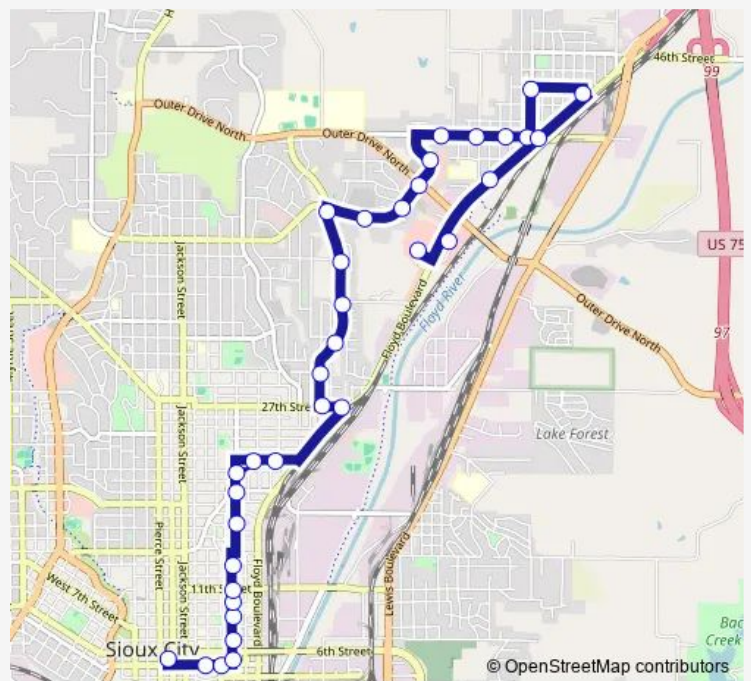

### Route schedule

MLK Transportation Center — Northern Valley Place & Northern Valley Dr.

Monday	06:30-17:30
Tuesday	06:30-17:30
Wednesday	06:30-17:30
Thursday	06:30-17:30
Friday	06:30-17:30
Saturday	07:30-17:30
Sunday	—

### Route info

Direction: MLK Transportation Center

Stops: 35

Trip Duration: 0 hour 30 min

4 — Leeds

Indian Hills Dr - Ridge Oaks Apts

Indian Hills Dr & Apache Dr - Pheasant Acres

Indian Hills Dr & Outer Dr

Monroe St & Floyd Blvd

Wal-Mart - Floyd Blvd

Northern Valley Place & Northern Valley Dr.

## Route info

Direction: Northern Valley Place & Northern Valley Dr.

Stops: 37

Trip Duration: 0 hour 20 min

22nd St & Clark St

22nd St & Wall St

Court St & 21st St

Court St & 19th St