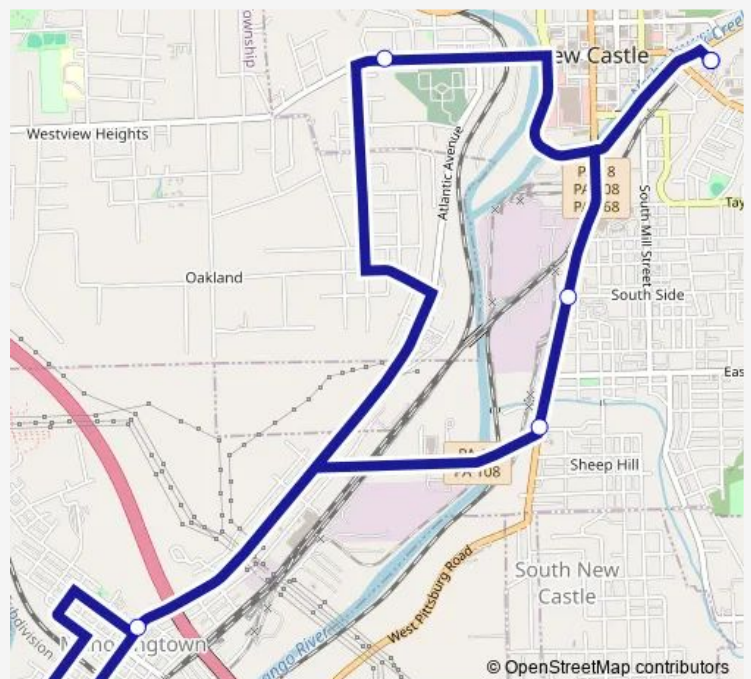

Bus 4 Westside Mahoningtown

[Go to website](#)

Direction

Transfer Center — Transfer Center

7 stops

[Open route schedule](#)

Transfer Center

Mcgrath Manor

Liberty St. & Madison St

Liberty St & Montgomery Ave

Mahoning Ave & Moravia St

Moravia St & Lutton St

Transfer Center

Route schedule

Transfer Center — Transfer Center

Monday 06:15-17:45

Tuesday 06:15-17:45

Wednesday 06:15-17:45

Thursday 06:15-17:45

Friday 06:15-17:45

Saturday 09:45-17:15

Sunday —

Route info

Direction: Transfer Center

Stops: 7

Trip Duration: 0 hour 24 min

4 — Westside Mahoningtown

4 Bus time schedules and route maps are available in an offline PDF at busmaps.com. Use the busmaps.com website to see live bus times, train schedule or subway schedule, and step-by-step directions for all public transit in New Castle