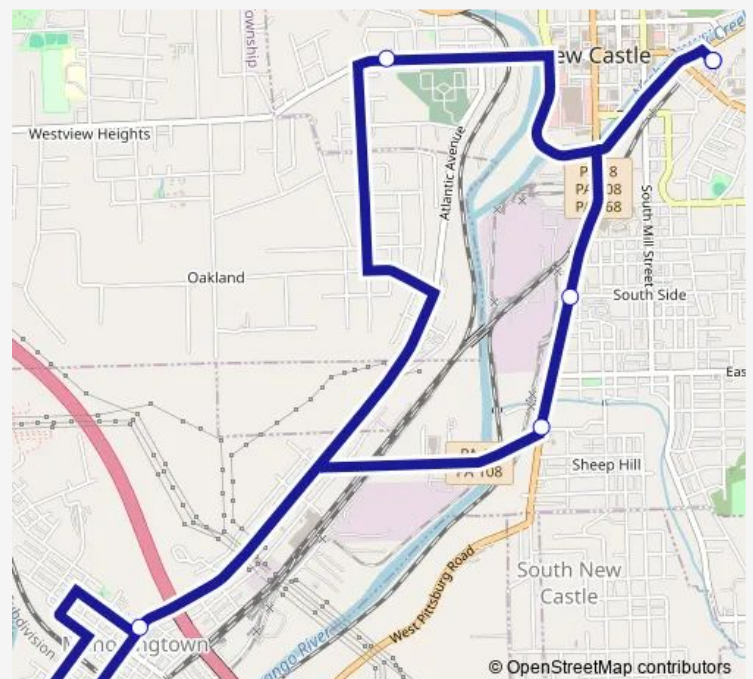

Bus 4 Westside Mahoningtown

[Go to website](#)

Direction

Transfer Center — Transfer Center

7 stops

[Open route schedule](#)

Transfer Center

Mcgrath Manor

Liberty St. & Madison St

Liberty St & Montgomery Ave

Mahoning Ave & Moravia St

Moravia St & Lutton St

Transfer Center

Route schedule

Transfer Center — Transfer Center

Monday 06:15-17:45

Tuesday 06:15-17:45

Wednesday 06:15-17:45

Thursday 06:15-17:45

Friday 06:15-17:45

Saturday 09:45-17:15

Sunday —

Route info

Direction: Transfer Center

Stops: 7

Trip Duration: 0 hour 24 min

4 — Westside Mahoningtown

4 Bus time schedules and route maps are available in an offline PDF at busmaps.com. Use the busmaps.com website to see live bus times, train schedule or subway schedule, and step-by-step directions for all public transit in New Castle