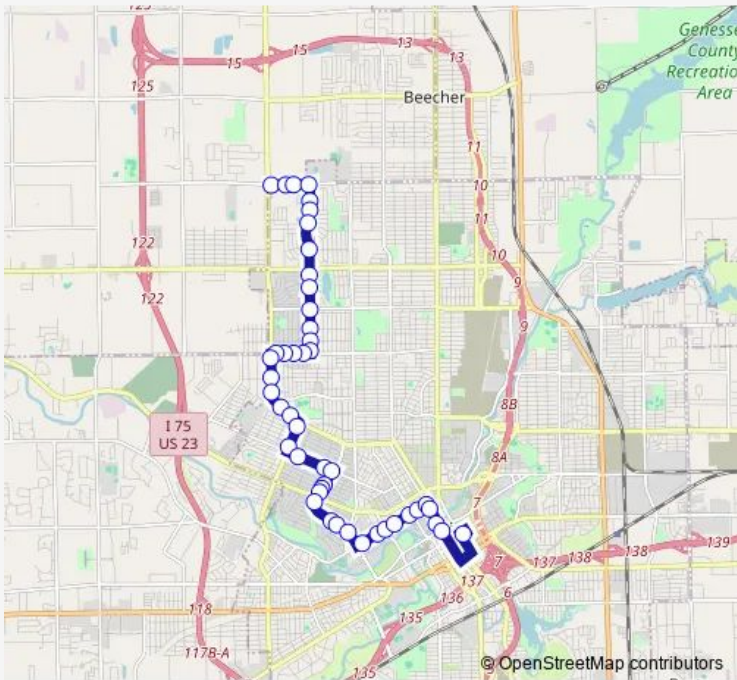

Bus 4 Civic Park

[Go to website](#)

Direction
 EBD Carpenter at Clio — BAY #3 CP Transfer Center
 46 stops
[Open route schedule](#)

- EBD Carpenter at Clio
- EBD Carpenter at Slidell Apts
- EBD House of Prayer
- Fleming at Carpenter
- Fleming at Russet Place
- Fleming at Bellcreek
- Fleming at Barbara
- SBD Fleming at Mott Ave
- 5067 Fleming Rd
- Fleming Park
- Fleming at Stewart
- Fleming at Myrtle
- Fleming at Sonny
- Fleming at Pasadena
- Pasadena at Leerda
- Pasadena at Brownell
- Pasadena at Kellar
- Pasadena at Wisner
- 3117 Clio Road
- Clio at Dartmouth
- Clio at Mack

Route schedule
 EBD Carpenter at Clio — BAY #3 CP Transfer Center

Monday	06:30-22:50
Tuesday	06:30-22:50
Wednesday	06:30-22:50
Thursday	06:30-22:50
Friday	06:30-22:50
Saturday	07:00-22:50
Sunday	09:00-18:50

Route info
 Direction: EBD Carpenter at Clio
 Stops: 46
 Trip Duration: 0 hour 25 min

Welch Blvd at Seneca St

SBD Welch Blvd at Winona St

SBD Ballenger Hwy at Copeman Blvd

Ballenger Hwy at Barth St

Mackin Rd & Lavender Ave

Saturday 06:30-22:30

Sunday 09:30-18:30

Route info

Direction: BAY #3 CP Transfer Center

Stops: 42

Trip Duration: 0 hour 25 min

Mackin Rd at Ballenger Hwy

Ballenger Hwy at Concord St