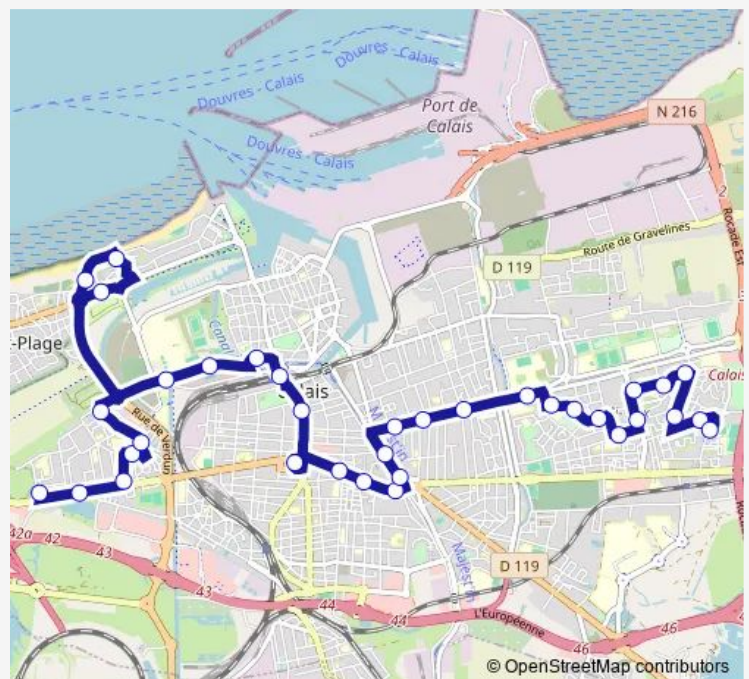

Thursday 06:10-19:26

Friday 06:10-19:26

Saturday 06:10-19:26

Sunday 10:15-19:27

Route info

Direction: Porte DE Paris

Stops: 35

Trip Duration: 0 hour 41 min

4 — Fort Nieulay <> Coubertin <> Gare SnCF <> Théâtre <> Zone Universitaire <> Utrillo **BusMaps**

Delaroche

Pascal

Vadez

I.U.T

Lenglet

Marinot

Greuze

Wednesday 06:40-20:03

Thursday 06:40-20:03

Friday 06:40-20:03

Saturday 06:40-20:03

Sunday 09:55-20:02

Route info

Direction: Utrillo

Stops: 36