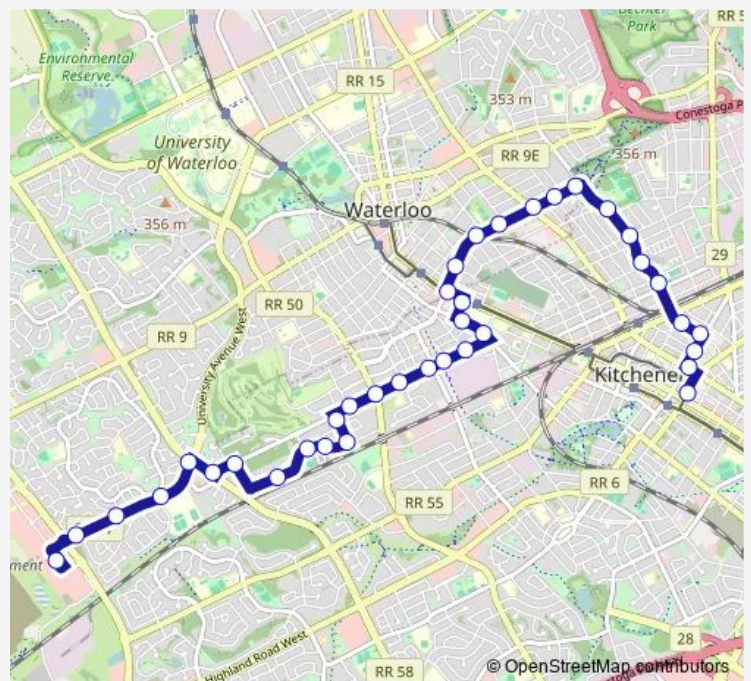

Park / Green

Grand River Hospital Station

King / Union

Union / Mary

Route schedule

The Boardwalk Station — Frederick Station (Frederick / King)

Monday 06:00-23:30

Tuesday 06:00-23:30

Wednesday 06:00-23:30

Thursday 06:00-23:30

Friday 06:00-23:30

Saturday 06:30-22:30

Sunday 08:30-22:30

Route info

Direction: The Boardwalk Station

Stops: 35

Trip Duration: 0 hour 33 min

4 — Glasgow-Margaret

Union / Herbert

Union / Lucan

Union / Devitt

Union / Weber

Union / Ellis

Union / Margaret

Direction

Frederick Station (Frederick / King) — The Boardwalk Station

37 stops

[Open route schedule](#)

Frederick Station (Frederick / King)

Weber / Queen

Queen / Kitchener Central Library

Margaret / Centre In The Square