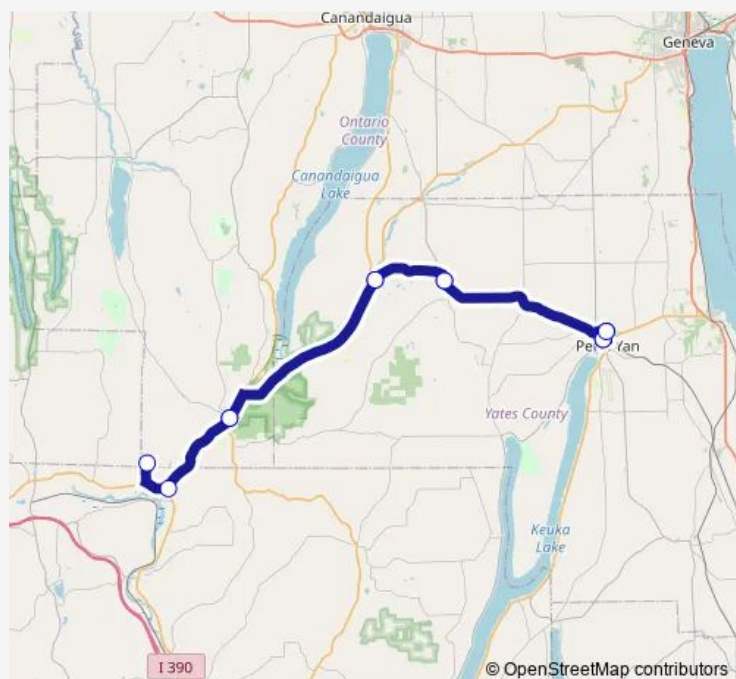

Bus 4 Naples

[Go to website](#)

Direction

235 North Ave — 235 North Ave

12 stops

[Open route schedule](#)

235 North Ave

Yates County Building

Yates County Building

235 North Ave

Route schedule

235 North Ave — 235 North Ave

Monday 06:00-14:45

Tuesday 06:00-14:45

Wednesday 06:00-14:45

Thursday 06:00-14:45

Friday 06:00-14:45

Saturday —

Sunday —

Route info

Direction: 235 North Ave

Stops: 12

Trip Duration: 1 hour 45 min

© OpenStreetMap contributors