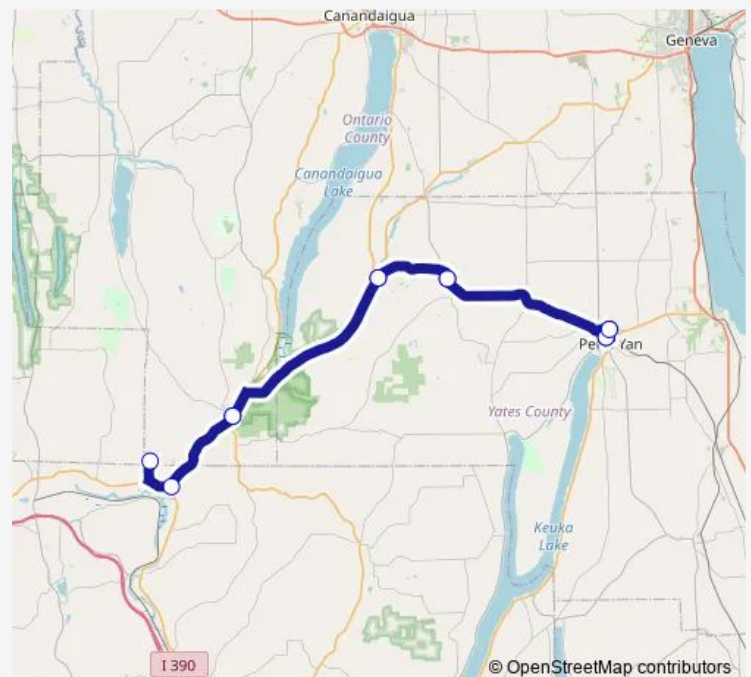

Bus 4 Naples

[Go to website](#)

Direction

235 North Ave — 235 North Ave

12 stops

[Open route schedule](#)

235 North Ave

Yates County Building

Yates County Building

235 North Ave

Route schedule

235 North Ave — 235 North Ave

Monday 06:00-14:45

Tuesday 06:00-14:45

Wednesday 06:00-14:45

Thursday 06:00-14:45

Friday 06:00-14:45

Saturday —

Sunday —

Route info

Direction: 235 North Ave

Stops: 12

Trip Duration: 1 hour 45 min

4 — Naples