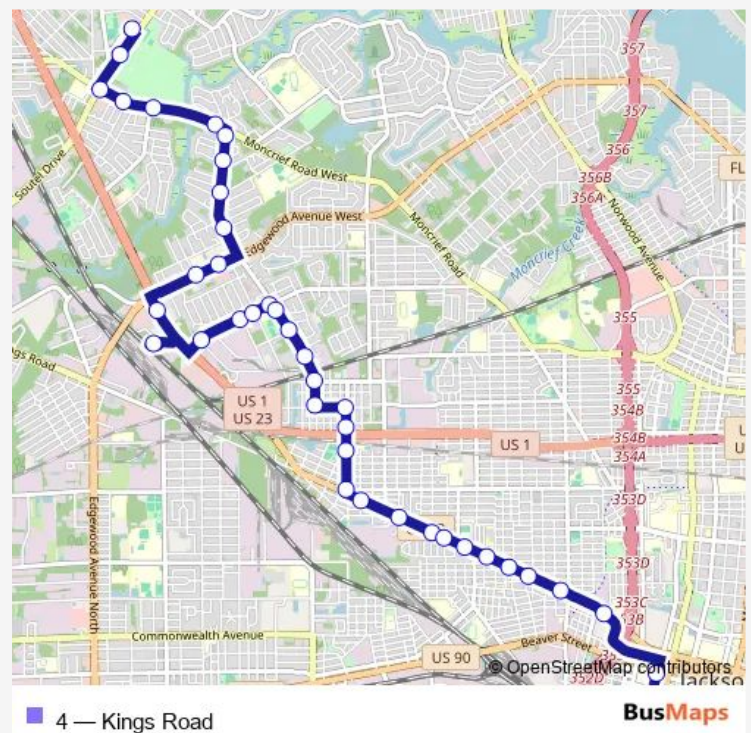

3111 Edgewood Ave

Edgewood Ave + Bagley Rd

5906 New Kings Rd

Amtrak Station

45th St + Westside Blvd

45th St + Longleaf St

45th St + Vernon Rd

45th St + Cleveland Rd

Thursday 04:32-23:02

Friday 04:32-23:02

Saturday 05:50-22:50

Sunday 05:50-21:50

Route info

Direction: Soutel Hub

Stops: 41

Trip Duration: 0 hour 45 min

Marlo St + 30th St

Marlo St + 25th St

25th St + Division St

Division St + 20th St

Division St + W 19th St

Division St + Kings Rd

Kings Rd + Penton St

Kings Rd + Flag St

Kings Rd + University St

Kings Rd + Seminary St

Kings Rd + Spires Ave

Edward Waters College

Kings Rd + Tyler St

Kings Rd + Whitner St

Kings Rd + Wilcox St

Kings Rd + Cleveland St