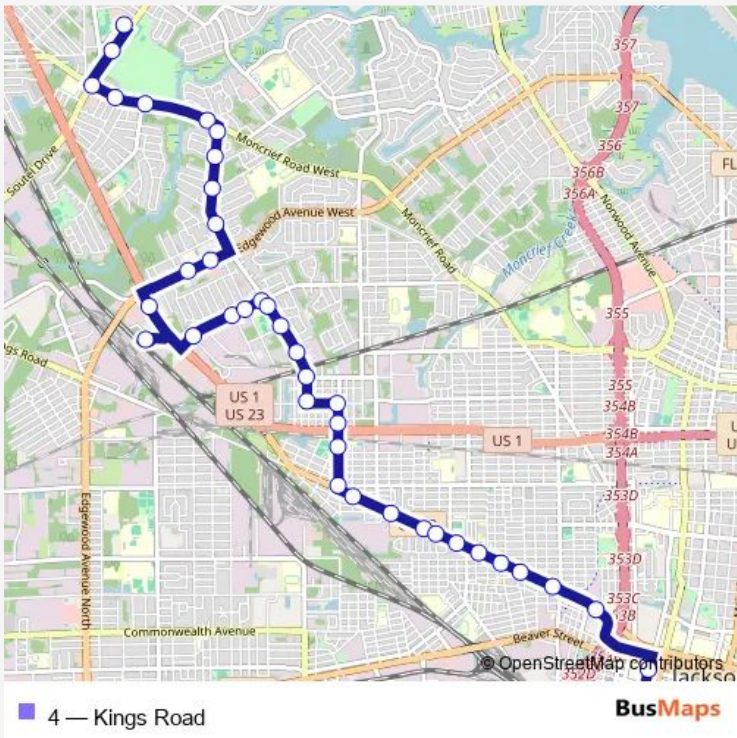

Bus 4 Kings Road

[Go to website](#)

Direction
 Soutel Hub — Jrtrc Bay H
 41 stops
[Open route schedule](#)

- Soutel Hub
- 5131 Soutel Dr
- Moncrief Rd + Soutel Dr
- Moncrief Rd + Dostie Dr
- Moncrief Rd + Richardson Rd
- Moncrief Rd + Cleveland Rd
- Cleveland Rd + Moncrief Rd
- Cleveland Rd + Roth Dr
- Cleveland Rd + Trenton Dr
- Cleveland Rd + Mcdaniel Dr
- 3111 Edgewood Ave
- Edgewood Ave + Bagley Rd
- 5906 New Kings Rd
- Amtrak Station
- 45th St + Westside Blvd
- 45th St + Longleaf St
- 45th St + Vernon Rd
- 45th St + Cleveland Rd
- Cleveland Rd + 45th St
- Cleveland Rd + Hamilton Cir
- Cleveland Rd + Bethlehem Steel

Route schedule
 Soutel Hub — Jrtrc Bay H

Monday	04:32-23:02
Tuesday	04:32-23:02
Wednesday	04:32-23:02
Thursday	04:32-23:02
Friday	04:32-23:02
Saturday	05:50-22:50
Sunday	05:50-21:50

Route info
 Direction: Soutel Hub
 Stops: 41
 Trip Duration: 0 hour 45 min

Marlo St + 30th St

Marlo St + 25th St

25th St + Division St

Division St + 20th St

Division St + W 19th St

Division St + Kings Rd

Kings Rd + Penton St

Kings Rd + Flag St

Jefferson St + Beaver St

Jefferson St + Houston St

Bay St. & Jefferson St. fs wb

Jrtc Bay H

Direction

Soutel Hub — Jrhc Bay H

45 stops

[Open route schedule](#)