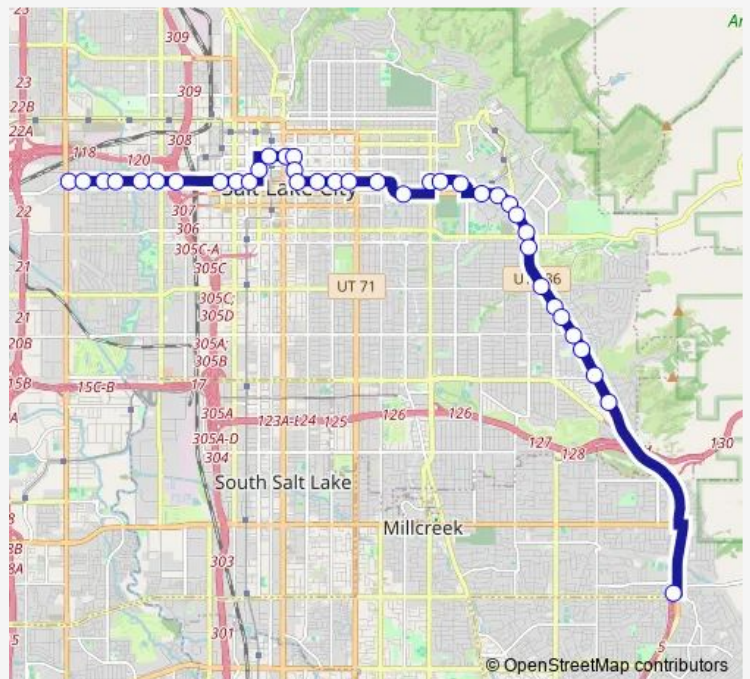

Bus 4 400 South

[Go to website](#)

Direction
 400 S / Redwood Rd (Eb) — Olympus Cove P+R (Bay C)
 38 stops
[Open route schedule](#)

- 400 S / Redwood Rd (Eb)
- 400 S / Cheyenne St (Eb)
- 400 S / Navajo St (Eb)
- 400 S / Concord St (Eb)
- 400 S @ 1049 W
- 400 S @ 918 W
- 400 S / 765 W (Eb)
- 400 S @ 409 W
- 400 S @ 285 W
- 400 S @ 175 W
- West Temple / Broadway (Nb)
- 200 S / Main St (Eb)
- 200 S / State St (Eb)
- 200 S / 200 E (Eb)
- 200 E @ 312 S
- 400 S / 200 E (EB) for Library Stn
- 400 S / 400 E (Eb)
- 400 S / 500 E (Eb)
- 400 S / 600 E (EB) for Trolley Stn
- 400 S / 900 E (EB) for 900 East Stn
- 500 S @ 1090 E

Route schedule
 400 S / Redwood Rd (Eb) — Olympus Cove P+R (Bay C)

Monday	05:12-21:10
Tuesday	05:12-21:10
Wednesday	05:12-21:10
Thursday	05:12-21:10
Friday	05:12-21:10
Saturday	06:00-21:00
Sunday	06:00-21:00

Route info

Direction: 400 S / Redwood Rd (Eb)
 Stops: 38
 Trip Duration: 0 hour 45 min

4 — 400 South

1300 E @ 401 S

Stadium Station (Eb)

U Social Work Building (Eb)

500 S / VA Hospital (Eb)

Foothill Dr / VA Building 2 (Eb)

Sunday 06:11-21:11

Route info

Direction: Olympus Cove P+R (Bay C)

Stops: 36

Trip Duration: 0 hour 49 min

200 S / State St (Wb)

200 S / Main St (Wb)

West Temple / Broadway (Sb)