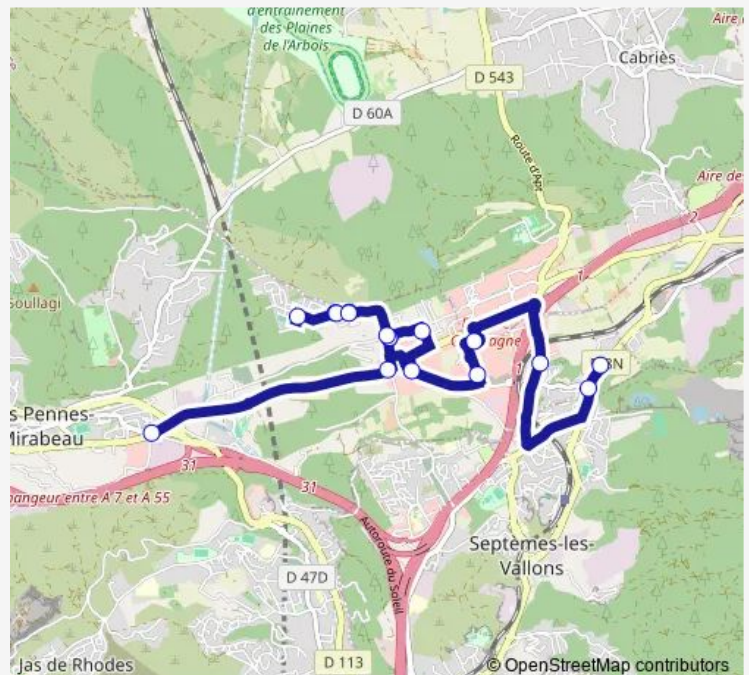

La Gardiette

La Voilerie

La Gardiette

Hauts de Bellepeire

Rabattu

Chemin de Velaux

Square de Gaulle - Quai 2

Route schedule

Route info

Direction: Le Relais

Stops: 17

Trip Duration: 0 hour 19 min

Direction

La Voilerie — Plan de Campagne - Barnéoud

5 stops

[Open route schedule](#)

Tuesday 12:44-18:38

Wednesday 12:44-18:38

Thursday 12:44-18:38

Friday 12:44-18:38

Saturday 12:44-18:38

Sunday —

Route info

Direction: La Voilerie

Monday	06:20-21:30
Tuesday	06:20-21:30
Wednesday	06:20-21:30
Thursday	06:20-21:30
Friday	06:20-21:30
Saturday	06:20-21:30
Sunday	06:20-21:30

Route info

Direction: Square de Gaulle - Quai 2

Stops: 8

Trip Duration: 0 hour 14 min