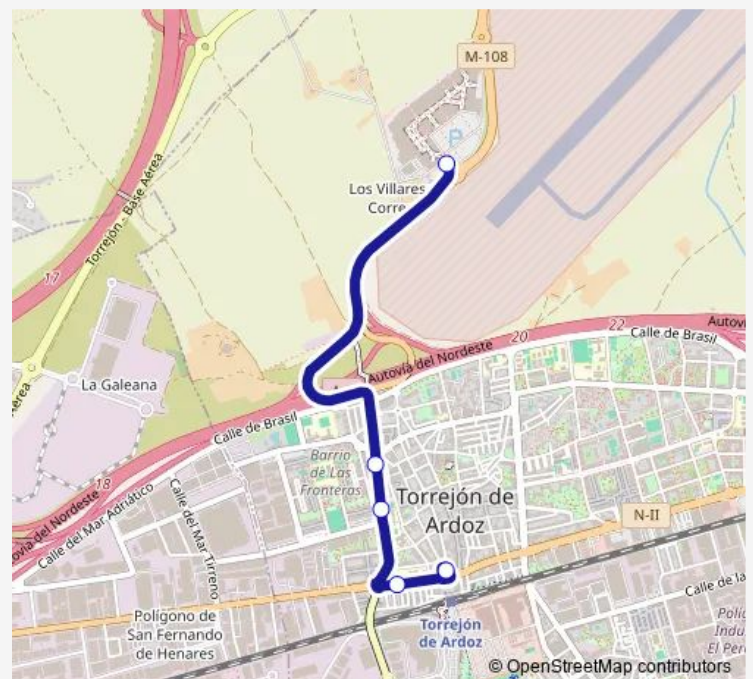

Friday 05:15-21:45

Saturday 05:15-21:45

Sunday 05:15-21:45

Route info

Direction: Terminal Pza.España-Est.Torrejón

Stops: 5

Trip Duration: 0 hour 6 min

4 — Torrejón-Parque Corredor

Direction

C.C.Parque Corredor — Terminal Av.Fronteras

4 stops

[Open route schedule](#)

C.C.Parque Corredor

Av.Fronteras-Madrid

Av.Fronteras-Centro DE Salud

Terminal Av.Fronteras

Route schedule

C.C.Parque Corredor — Terminal Av.Fronteras

Monday 05:30-22:00

Tuesday 05:30-22:00

Wednesday 05:30-22:00

Thursday 05:30-22:00

Friday 05:30-22:00

Saturday 05:30-22:00

Sunday 05:30-22:00

Route info

Direction: C.C.Parque Corredor

Stops: 4

Trip Duration: 0 hour 6 min

Direction

C.C.Parque Corredor — Terminal Pza.España-Est.Torrejón

5 stops