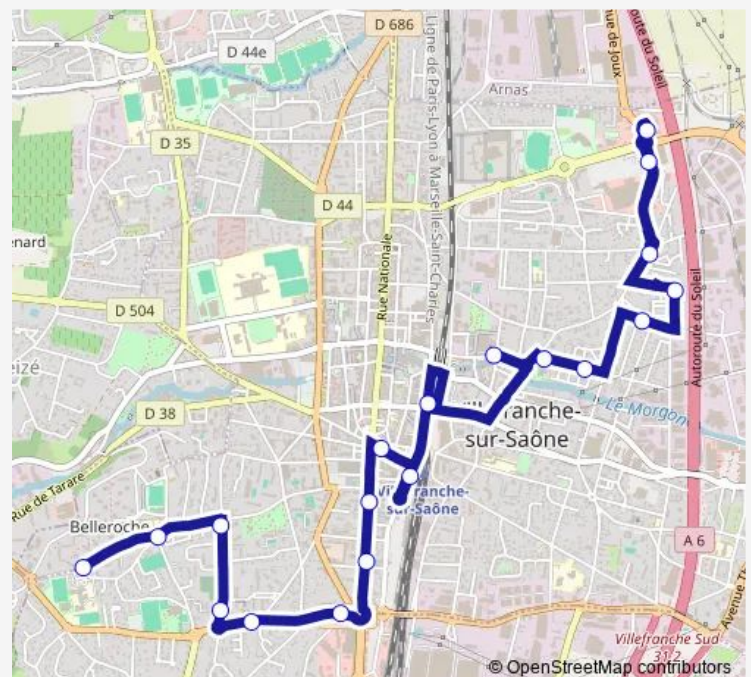

Limas - Martelet

Limas - Maladiere

Limas - LE Parc

Limas - Desire Walter

Belleroche Bayard

Limas - College

### Route schedule

Burdeau — Limas - College

Monday 06:15-18:42

Tuesday 06:15-18:42

Wednesday 06:15-18:42

Thursday 06:15-18:42

Friday 06:15-18:42

Saturday 07:00-19:00

### Route info

Direction: Burdeau

Stops: 18

Trip Duration: 0 hour 23 min

4 — Limas Collège - Burdeau