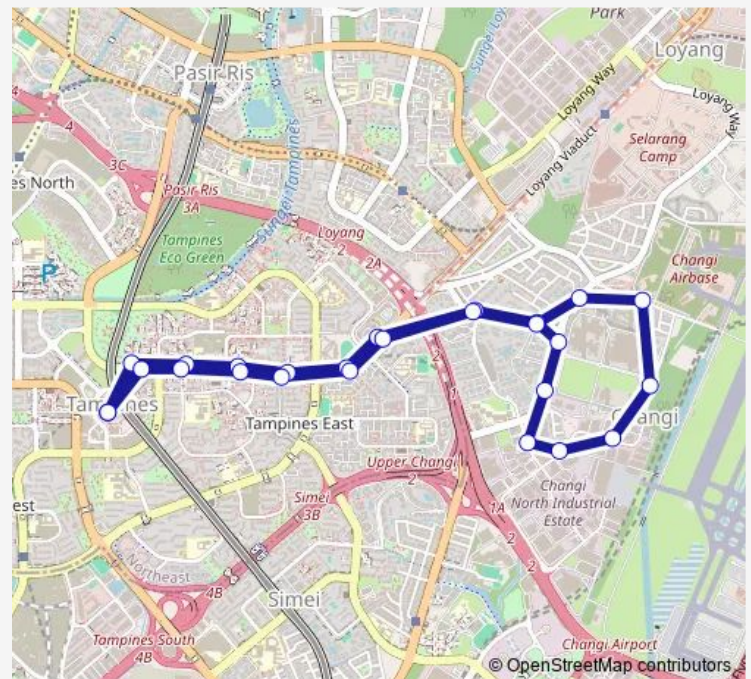

Thursday 06:00

Friday 06:00

Saturday 06:00

Sunday 06:00

Route info

Direction: Tampines Int

Stops: 26

Trip Duration: 0 hour 41 min