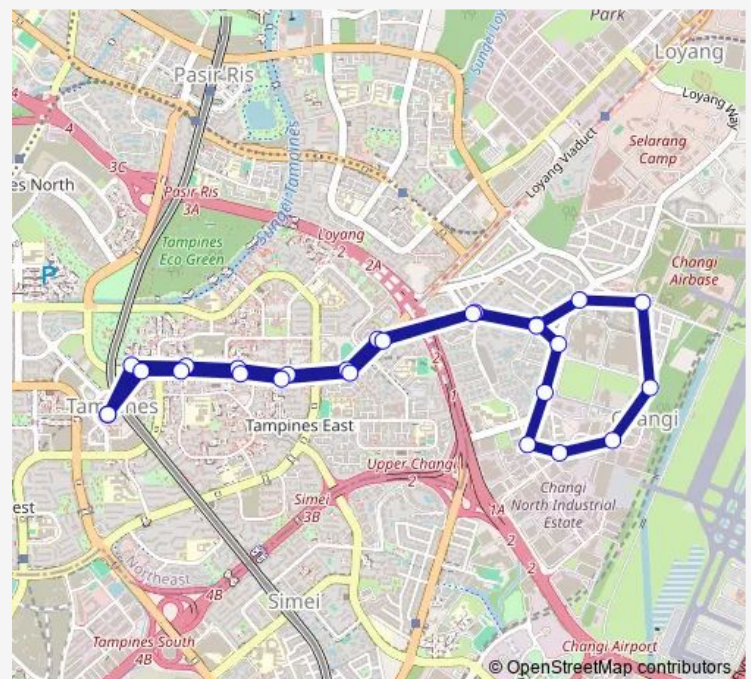

### Route schedule

Tampines Int — Tampines Int

Monday 06:00

Tuesday 06:00

Wednesday 06:00

Thursday 06:00

Friday 06:00

Saturday 06:00

### Route info

Direction: Tampines Int

Stops: 26

Trip Duration: 0 hour 41 min

OPP Tampines East Stn

Blk 230e

Blk 233

BLK 503