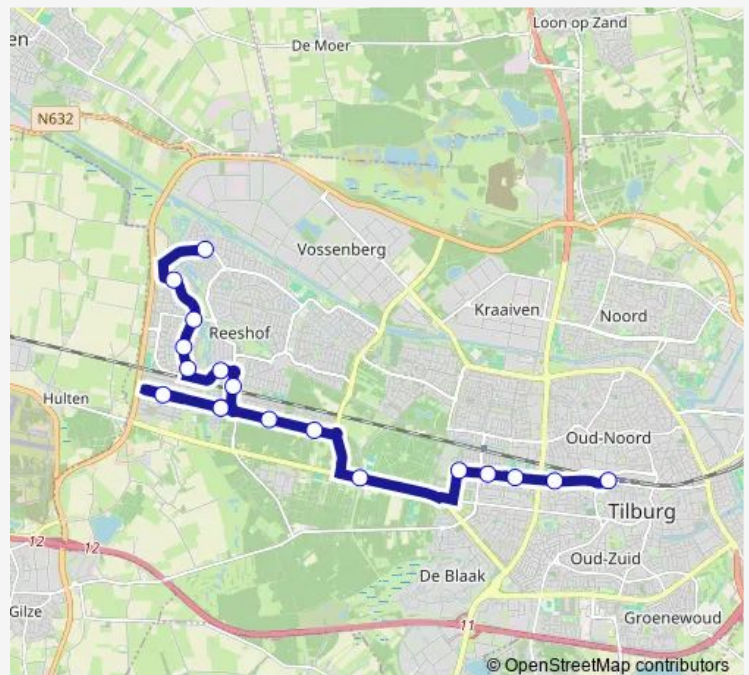

Bus 4 Centraal Station - Reeshof

[Go to website](#)

Direction

Tilburg, Centraal Station (B) — Tilburg, Middeldijkdreef

18 stops

[Open route schedule](#)

- Tilburg, Centraal Station (B)
- Tilburg, Hart van Brabantlaan
- Tilburg, Prof. Cobbenhagenlaan
- Tilburg, Conservatoriumlaan
- Tilburg, Universiteit van Tilburg
- Tilburg, Zwartvenseweg
- Tilburg, Witbrant Oost
- Tilburg, Witbrant West
- Tilburg, Zuilichemstraat
- Tilburg, Koolhovenlaan
- Tilburg, Zuilichemstraat
- Tilburg, Station Reeshof
- Tilburg, Dalemdreef
- Tilburg, Spaarnwoudelaan
- Tilburg, Schipluidenlaan
- Tilburg, Ridderkerksingel
- Tilburg, Renkumlaan
- Tilburg, Middeldijkdreef

Route schedule

Tilburg, Centraal Station (B) — Tilburg, Middeldijkdreef

Monday	06:32-00:11 ⁺¹
Tuesday	06:32-00:07 ⁺¹
Wednesday	06:32-00:07 ⁺¹
Thursday	06:32-00:11 ⁺¹
Friday	06:32-00:07 ⁺¹
Saturday	07:46-00:11 ⁺¹
Sunday	09:19-00:11 ⁺¹

Route info

Direction: Tilburg, Centraal Station (B)

Stops: 18

Trip Duration: 0 hour 30 min

4 — Centraal Station - Reeshof

BusMaps

Direction

Tilburg, Middeldijkdreef — Tilburg, Centraal Station (G)

18 stops

[Open route schedule](#)

Tilburg, Middeldijkdreef

Tilburg, Renkumlaan

Tilburg, Ridderkerksingel

Tilburg, Schipluidenlaan

Tilburg, Spaarnwoudelaan

Tilburg, Dalemdreef