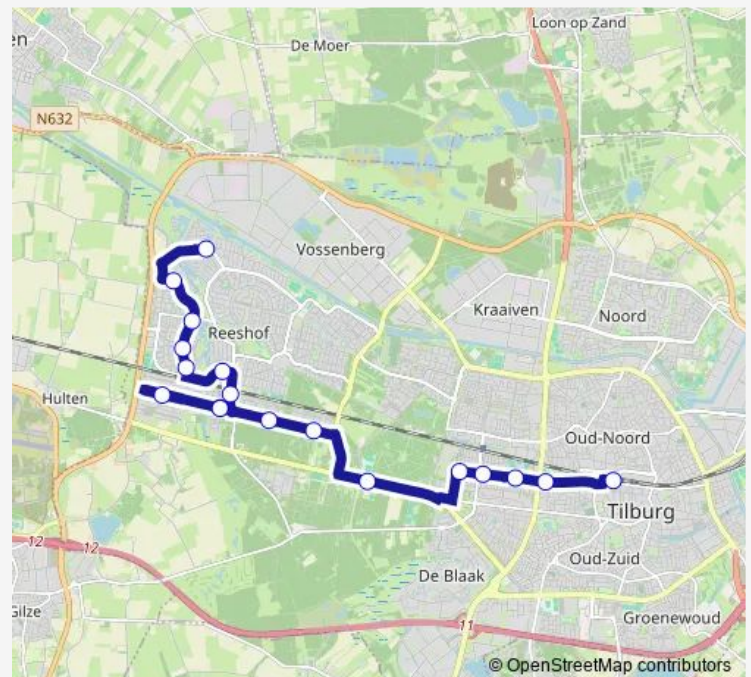

Tilburg, Ridderkerksingel

Tilburg, Schipluidenlaan

Tilburg, Spaarnwoudelaan

Tilburg, Dalemdreef

Tilburg, Station Reeshof

Tilburg, Witbrant West

Tilburg, Witbrant Oost

Tilburg, Zwartvenseweg

Tilburg, Universiteit van Tilburg

Tilburg, Conservatoriumlaan

Tilburg, Prof. Cobbenhagenlaan

Tilburg, Hart van Brabantlaan

Tilburg, Centraal Station (G)

Route schedule

Tilburg, Middeldijkdreef — Tilburg, Centraal Station (G)

Monday 06:35-17:45

Tuesday 06:35-17:45

Wednesday 06:35-17:45

Thursday 06:35-17:45

Friday 06:35-17:45

Saturday 12:13-16:15

Sunday —

Route info

Direction: Tilburg, Middeldijkdreef

Stops: 15

Trip Duration: 0 hour 27 min

4 — Centraal Station - Reeshof

Direction

Tilburg, Middeldijkdreef — Tilburg, Centraal Station (G)

18 stops

[Open route schedule](#)