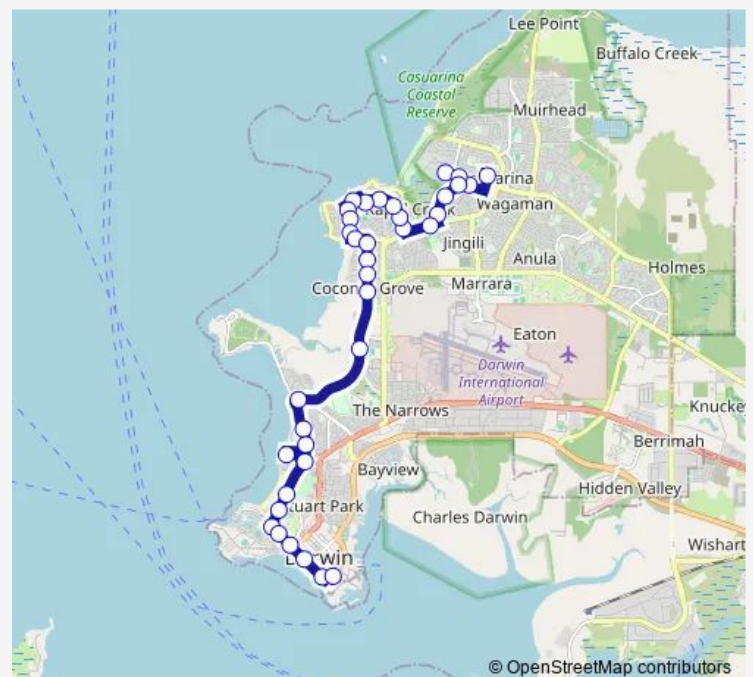

Thursday 07:20-08:05

Friday 07:20-08:05

Saturday —

Sunday —

Route info

Direction: Casuarina Interchange

Stops: 37

Trip Duration: 0 hour 47 min

4 — Casuarina - Darwin via CDU & Nightcliff

Dick Ward Dr after Tang St

Harney Street

Harney Street

Nadpur Street

Dick Ward Dr after Allen St

East Point Rd before Gregory St

East Point Rd before Leichhardt Cres

Gilruth Ave before Salonika St

Gilruth Ave at Gardens Oval

Gilruth Ave opp Casino

Mitchell St after Lambells Tc

Mitchell St before Marsina Ct

Mitchell St before Peary St

Mitchell St cnr Brigg St

Mitchell St Hilton Hotel

Darwin Interchange

Direction

Casuarina Interchange — Darwin Interchange

36 stops

[Open route schedule](#)

Casuarina Interchange

Dripstone Road

Charles Darwin University