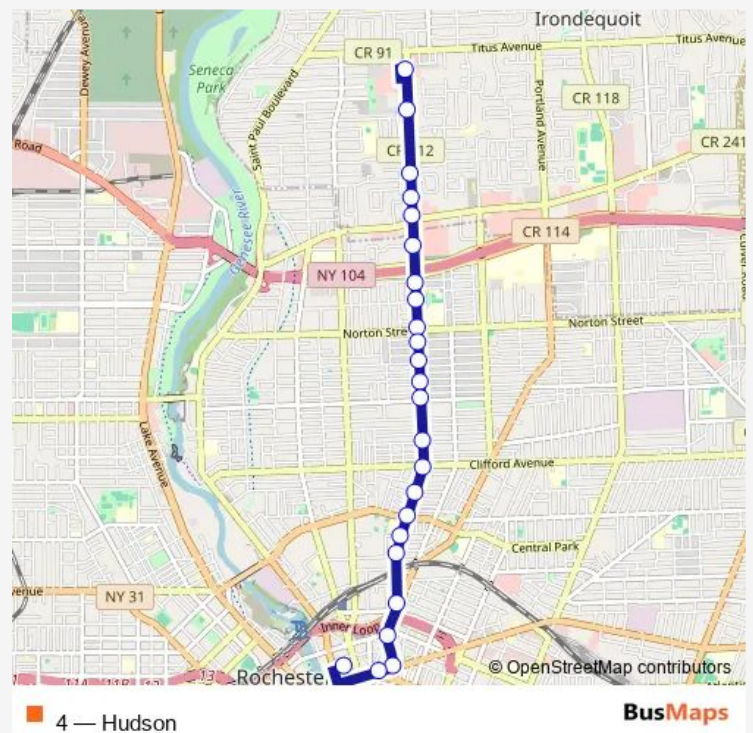

Hudson & Hill Court

Hudson & Eagle Ridge

Hudson & 2066 Hudson

Route schedule

Mortimer St. Shelter — Irondequoit Plaza Connection Hub

Monday 08:30

Tuesday 08:30

Wednesday 08:30

Thursday 08:30

Friday 08:30

Saturday —

Sunday —

Route info

Direction: Mortimer St. Shelter

Stops: 22

Trip Duration: 0 hour 19 min

Direction

TC- Gate 18 — Irondequoit Plaza Connection Hub

22 stops

[Open route schedule](#)

TC- Gate 18

Main & Stillson

Chestnut & University

Hudson & North

Saturday 15:30-18:00

Sunday 15:30-18:00

Route info

Direction: TC- Gate 19

Stops: 22

Trip Duration: 0 hour 19 min

Direction

Irondequoit Plaza Connection Hub — Transit Center - no direction