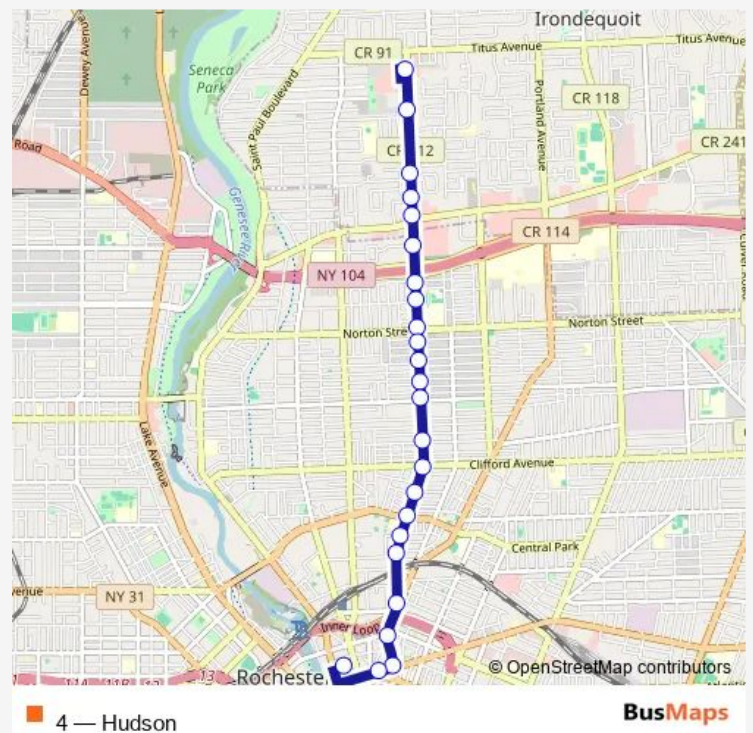

Hudson & Hill Court

Hudson & Eagle Ridge

Hudson & 2066 Hudson

Route schedule

Mortimer St. Shelter — Irondequoit Plaza Connection Hub

Monday 08:30

Tuesday 08:30

Wednesday 08:30

Thursday 08:30

Friday 08:30

Saturday —

Sunday —

Route info

Direction: Mortimer St. Shelter

Stops: 22

Trip Duration: 0 hour 19 min

Direction

TC- Gate 18 — Irondequoit Plaza Connection Hub

22 stops

[Open route schedule](#)

TC- Gate 18

Main & Stillson

Chestnut & University

Hudson & North

Friday 05:00-24:00

Saturday 06:30-20:00

Sunday 06:30-22:00

Route info

Direction: TC- Gate 18

Stops: 22

Trip Duration: 0 hour 19 min

Direction