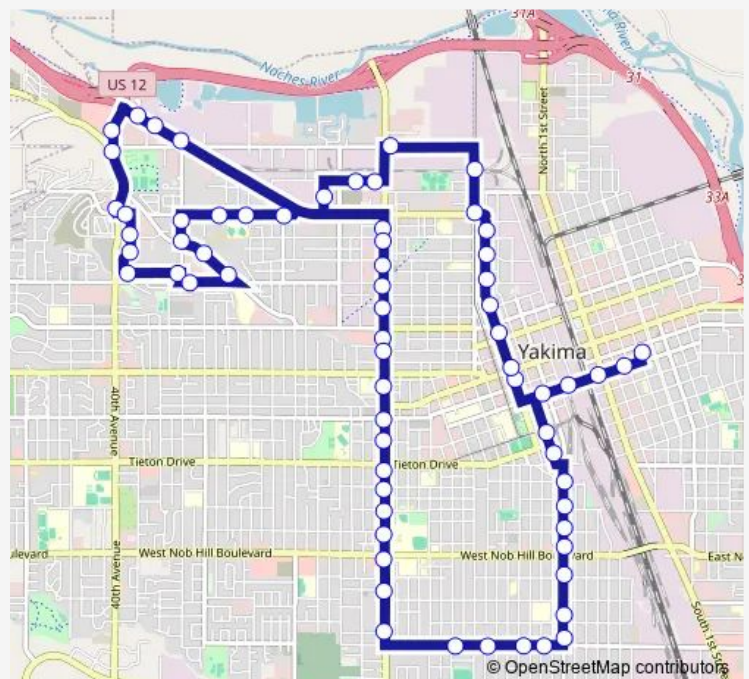

5TH AVE / Poplar

Fruitvale / 5TH Av

6TH / Fruitvale

6TH / Madison

River Road and 16th Avenue

D.S.H.S.

1819 W J St

Public Works

Fruitvale / River

Fruitvale / 36th

Fruitvale / 40th

Route schedule

Transit Center — C.W.C.M.H. 4TH / Pine

Monday 06:45-17:45

Tuesday 06:45-17:45

Wednesday 06:45-17:45

Thursday 06:45-17:45

Friday 06:45-17:45

Saturday —

Sunday —

Route info

Direction: Transit Center

Stops: 67

Trip Duration: 0 hour 41 min

4 — Fruitvale / Mead

Fruitvale / 40th Ave

40th AVE / Powerho

40th AVE / Castlev

Castlevale / 39th

39th AVE / Kern

710 N 39th Ave

Fairbanks / 39th A