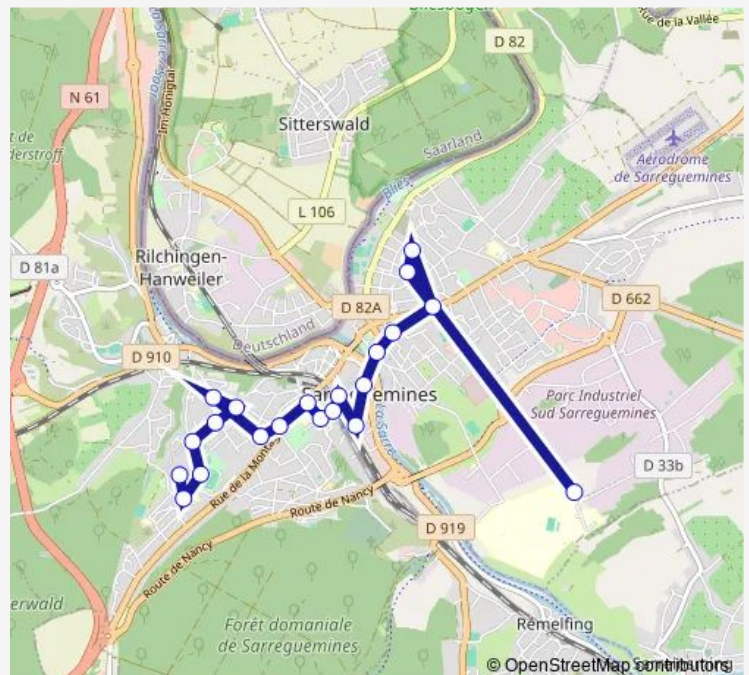

Monday 16:02

Tuesday 16:02

Wednesday 16:02

Thursday 16:02

Friday 16:02

Saturday —

Sunday —

Route info

Direction: LPR Lazard

Stops: 16

Trip Duration: 0 hour 26 min

Direction

LPR Lazard — CES J. Jaurès

17 stops

[Open route schedule](#)

LPR Lazard

Sunday —

Route info

Direction: LPR Lazard

Stops: 17

Trip Duration: 0 hour 26 min

Direction

CES J. Jaurès — Hôpital Robert Pax

21 stops

Monday 07:25-13:25

Tuesday 07:25-13:25

Wednesday 07:25-13:25

Thursday 07:25-13:25

Friday 07:25-13:25

Saturday —

Sunday —

Route info