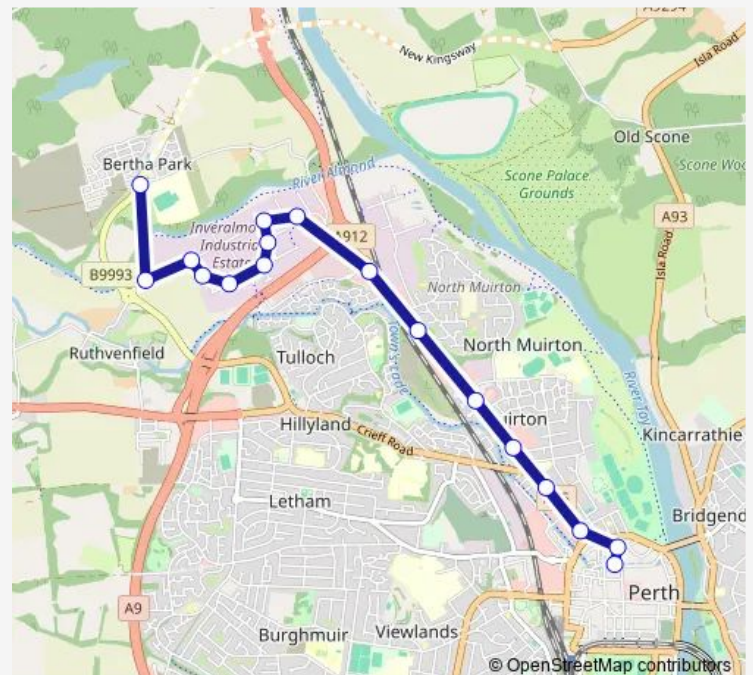

### Direction

Mill Street — Bertha Park

17 stops

[Open route schedule](#)

Mill Street

Kinnoull Street

Barrack Street

Royal Bank of Scotland

### Route schedule

Mill Street — Bertha Park

Monday 07:55-18:20

Tuesday 07:55-18:20

Wednesday 07:55-18:20

Thursday 07:55-18:20

Friday 07:55-18:20

Saturday 07:55-18:30

### Route info

Direction: Mill Street

Stops: 17

Trip Duration: 0 hour 22 min

4 — Perth - Bertha Park

## Direction

Bertha Park — Mill Street

17 stops

[Open route schedule](#)

Bertha Park

Double Dykes

Ruthvenfield Avenue

Fishers