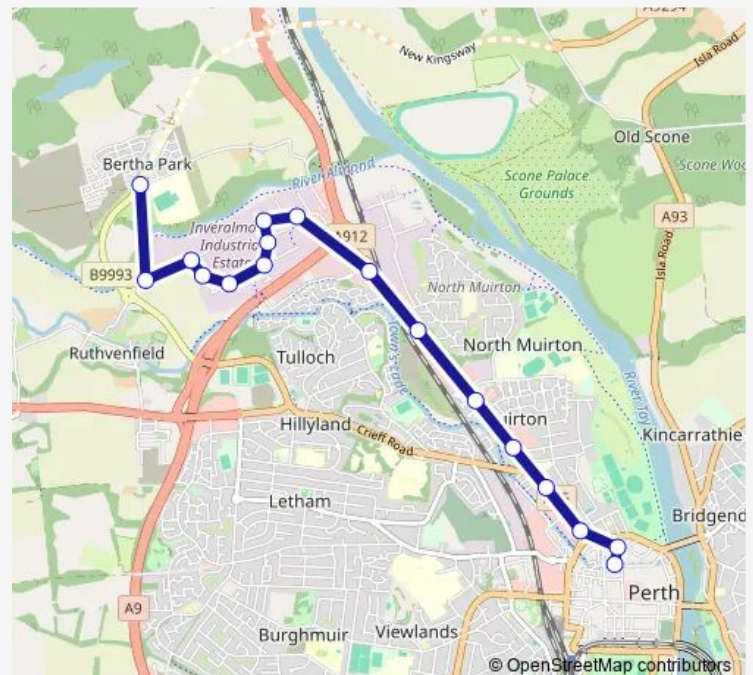

### Direction

Mill Street — Bertha Park

17 stops

[Open route schedule](#)

Mill Street

Kinnoull Street

Barrack Street

Royal Bank of Scotland

### Route schedule

Mill Street — Bertha Park

Monday 07:55-18:20

Tuesday 07:55-18:20

Wednesday 07:55-18:20

Thursday 07:55-18:20

Friday 07:55-18:20

Saturday 07:55-18:30

### Route info

Direction: Mill Street

Stops: 17

Trip Duration: 0 hour 22 min

4 — Perth - Bertha Park

## Direction

Bertha Park — Mill Street

17 stops

[Open route schedule](#)

Bertha Park

Double Dykes

Ruthvenfield Avenue

Fishers