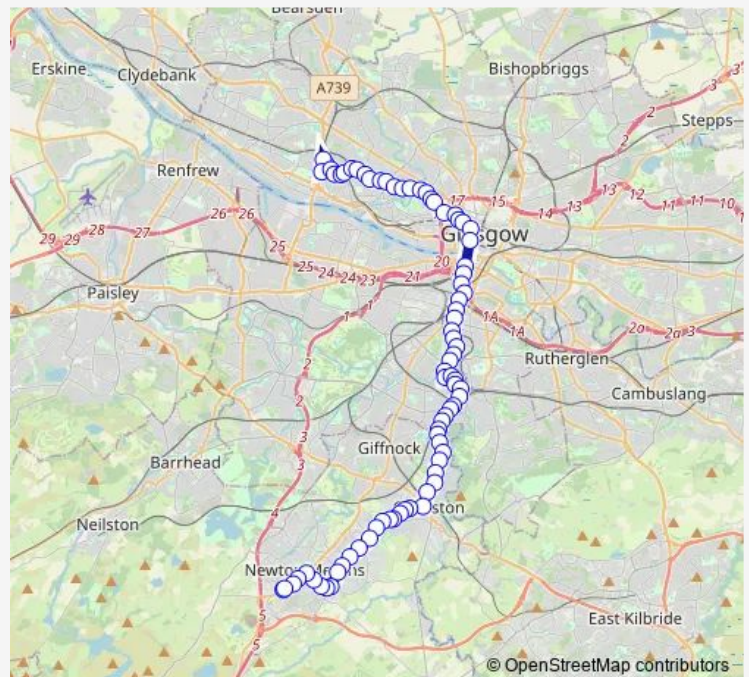

### Route schedule

Mitre Road — St Vigeans Place

Monday 05:46-23:54

Tuesday 05:46-23:54

Wednesday 05:46-23:54

Thursday 05:46-23:54

Friday 05:46-23:54

Saturday 06:19-23:54

### Route info

Direction: Mitre Road

Stops: 79

Trip Duration: 1 hour 13 min

4 — Newton Mearns, Ayr Rd - Broomhill Crow Rd TA

Dalhousie Street

Bath Lane

Wellington street