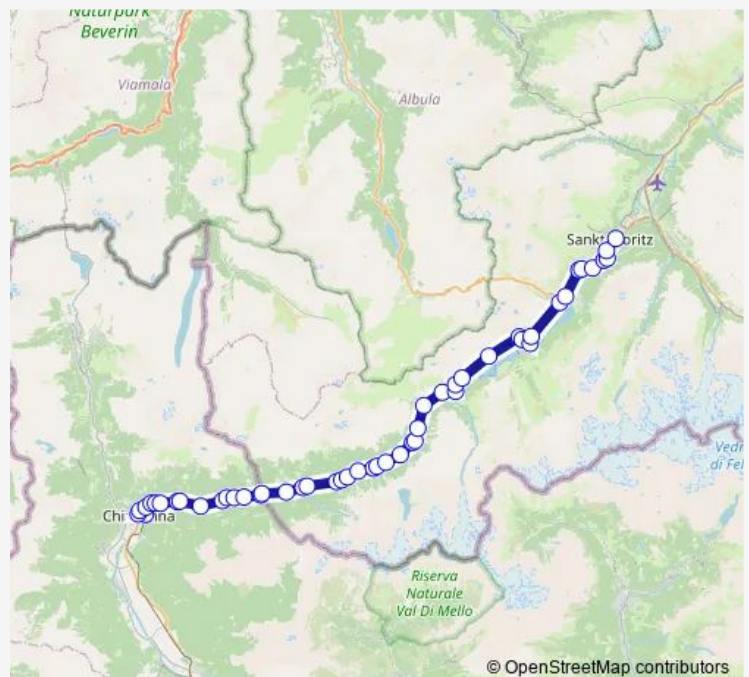

Tuesday 10:05-14:05

Wednesday 10:05-14:05

Thursday 10:05-14:05

Friday 10:05-14:05

Saturday 10:05-14:05

Sunday 10:05-14:05

Route info

Direction: St. Moritz, Bahnhof

Stops: 15

Trip Duration: 1 hour 25 min

© OpenStreetMap contributors

Direction

St. Moritz, Bahnhof — Chiavenna, Stazione

50 stops

[Open route schedule](#)

St. Moritz, Bahnhof

Thursday 05:09-21:01

Friday 05:09-21:01

Saturday 05:09-21:01

Sunday 06:19-21:01

Route info

Direction: Chiavenna, Stazione

Stops: 49

Trip Duration: 1 hour 33 min