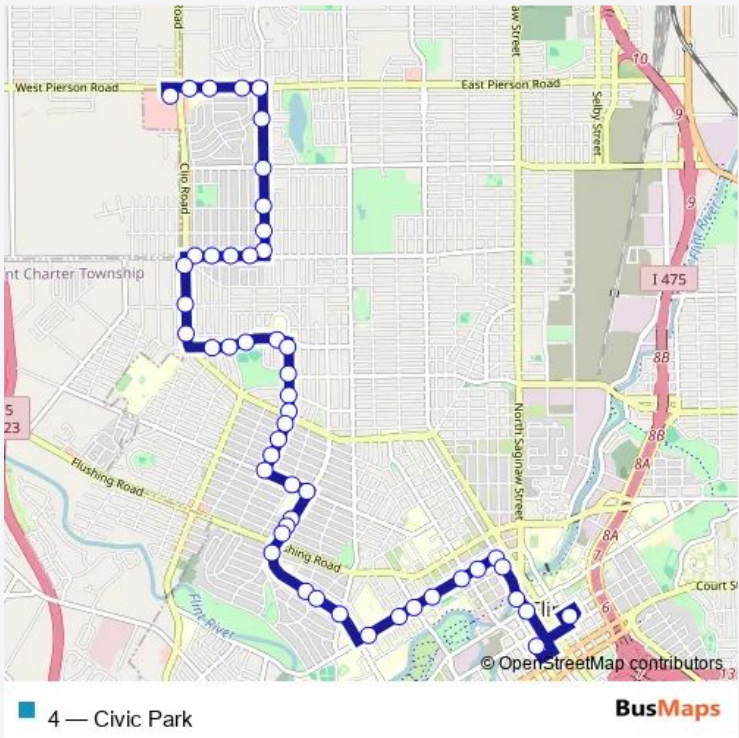

[Go to website](#)

Direction
 MTA Transit Center — Hallwood Plaza
 54 stops
[Open route schedule](#)

- MTA Transit Center
- Harrison at Kearsley
- Harrison at Union
- University at Milk
- University at Garland
- University at Mason
- University at Grand Traverse
- University at Begole
- University at Prospect
- University at Stevenson
- University at Frost
- University at Mathewson
- University at Cadillac
- University at Chevrolet
- Chevrolet at Dupont
- Chevrolet at Perry
- Chevrolet at Woodbridge
- Chevrolet at Bagley
- N Chevrolet at Flushing
- Chevrolet at Sloan
- Chevrolet at Raskob

Route schedule
 MTA Transit Center — Hallwood Plaza

Monday	06:30-22:30
Tuesday	06:30-22:30
Wednesday	06:30-22:30
Thursday	06:30-22:30
Friday	06:30-22:30
Saturday	06:30-22:30
Sunday	09:30-18:30

Route info
 Direction: MTA Transit Center
 Stops: 54
 Trip Duration: 0 hour 25 min

Dayton at Landon

Dayton at Delmar

Forest Hill at Dayton

Forest Hill at Hamilton

Forest Hill at Paterson

Forest Hill at Welch

Route schedule

Hallwood Plaza — MTA Transit Center

Direction: Hallwood Plaza

Stops: 50

Trip Duration: 0 hour 25 min

Forest Hill at Copeman

Forest Hill at Mallery

Forest Hill at Clement

Forest Hill at Mackin

Mackin at Milbourne