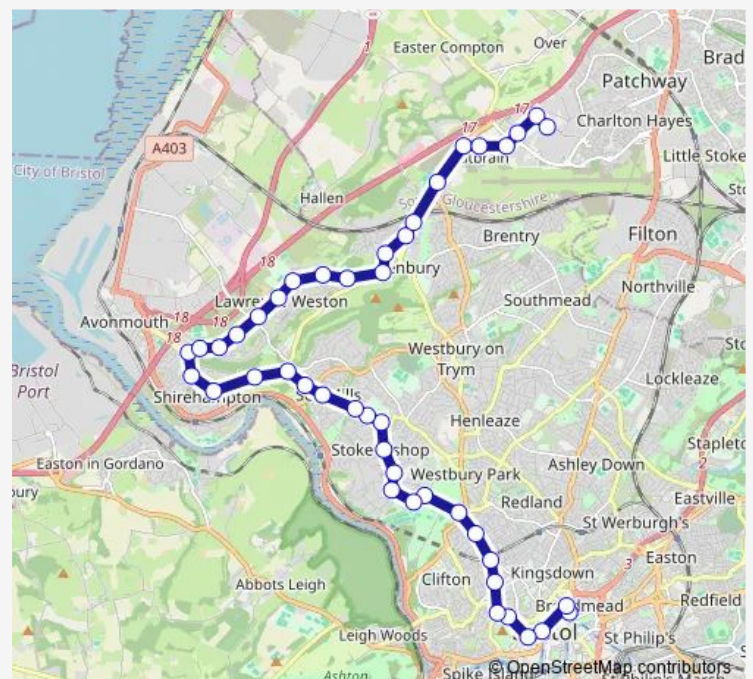

Mancroft Avenue

The Bean Acre

Meadow Grove

Route schedule

Bus Station — Union Street

Monday 05:15-22:55

Tuesday 05:15-22:55

Wednesday 05:15-22:55

Thursday 05:15-22:55

Friday 05:15-22:55

Saturday 06:20-22:59

Sunday 07:05-22:01

Route info

Direction: Bus Station

Stops: 45

Trip Duration: 0 hour 49 min

4 — Cribbs Causeway - Bristol City Centre

Priory Gardens

Shirehampton Grn

Penpole Lane

Westbury Lane

High Grove

Sea Mills Square

Sea Mills Lane

Direction: Union Street

Stops: 44

Trip Duration: 1 hour 5 min

Kings Weston Avenue

Mancroft Avenue

Badenham Grove

Moor Grove

Long Cross Lay-by