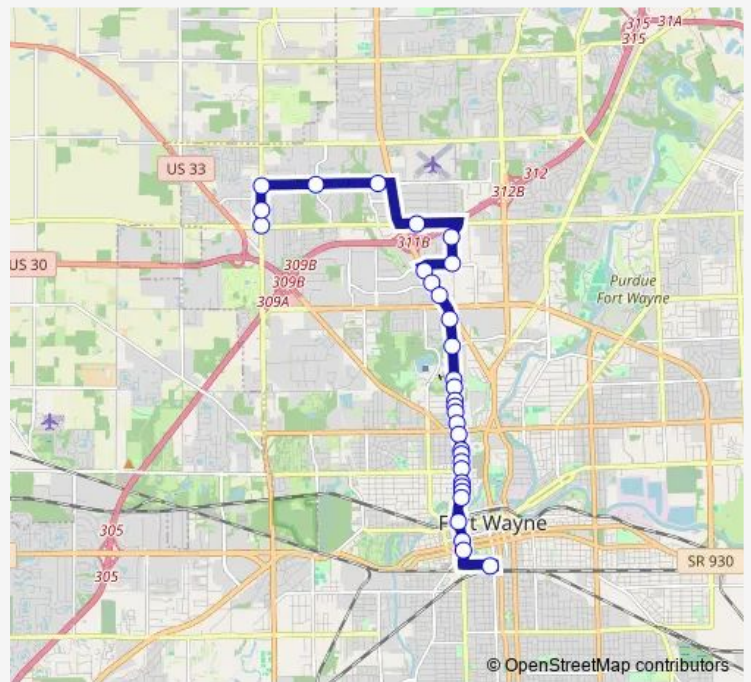

Bus 4 Wells / Ludwig

[Go to website](#)

Direction
 Washington Center Huguenard — Central Station - Bay C
 32 stops
[Open route schedule](#)

- Washington Center Huguenard
- Huguenard at Transportation Dr (Nb)
- Ludwig at Huguenard
- Ludwig at Innovation Blvd
- Ludwig at Meijer Entrance
- Washington Center at Ywca
- Industrial and Heine Dr (Benchmark)
- Industrial and Ley
- Lima at Ley (Sb)
- Lima at Production (Sb)
- Lima at Dunn (Sb)
- Wells at Beckwith
- Wells at Fernhill - Ice Rink (Sb)
- Wells after Franke Park (Sb)
- Wells St. in front of Allen Co Juvenile Center (Sb)
- Wells St. at Elmer Ave. (Sb)
- Wells St. at Russell Ave. (Sb)
- Wells St. at Lillian Ave. (Sb)
- Wells St. at Clayton Ave. (Sb)
- Wells St. at Florence Ave. (Sb)

Route schedule

Washington Center Huguenard — Central Station - Bay C

Monday	05:39-20:39
Tuesday	05:39-20:39
Wednesday	05:39-20:39
Thursday	05:39-20:39
Friday	05:39-20:39
Saturday	07:39-17:39
Sunday	—

Route info
 Direction: Washington Center Huguenard
 Stops: 32
 Trip Duration: 0 hour 31 min

Wells St. at Second St. (Sb)

Wells St. at High St. (Sb)

Wells at Fairmount

Fairfield at Main (Sb)

Fairfield at Washington (Sb)

Mcdonalds (Sb)

Central Station - Bay C

Direction

Trip Duration: 0 hour 24 min

Lima before Ley

Meijer on Center Rd

Crosscreek at Center

Washington Center and Country Forest Dr

Washington Center at Industrial

Washington Center at N Oak Blvd

Washington Center Huguenard