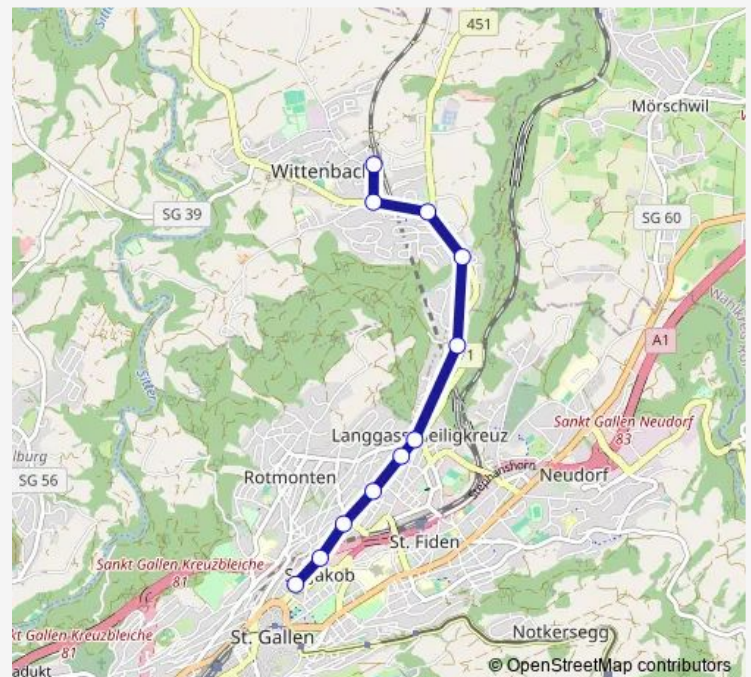

Thursday 04:43

Friday 04:43

Saturday —

Sunday —

Route info

Direction: St. Gallen, Schützengarten

Stops: 13

Trip Duration: 0 hour 15 min

4 — B 4

Direction

St. Gallen, Schützengarten — Wittenbach, Bahnhof

11 stops

[Open route schedule](#)

St. Gallen, Schützengarten

St. Gallen, Olma Messen

St. Gallen, Langgass

Friday 04:51-05:21

Saturday —

Sunday —

Route info

Direction: St. Gallen, Schützengarten

Stops: 13

Trip Duration: 0 hour 15 min

Direction