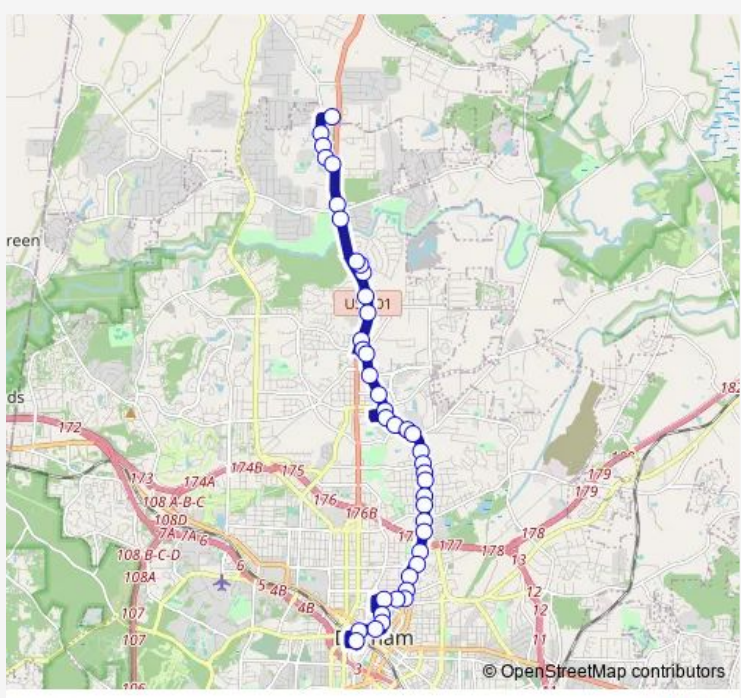

**Bus 4 4: N. Roxboro – Duke Regnl - Milton Rd**

[Go to website](#)

**Direction**  
 Durham Station — Tom Wilkinson Rd at Northern High School

41 stops

[Open route schedule](#)

- Durham Station
- Chapel Hill St at Main St
- Chapel Hill St at Corcoran Ave
- Morgan St at Mangum St
- Rigsbee Ave at Seminary St
- Rigsbee Ave at Corporation St (Nb)
- W Geer St at Rigsbee Ave
- W Geer St at Glendale Ave
- Roxboro Rd at Edwards St
- Roxboro Rd at Lynch St
- Roxboro Rd at Markham Ave (south)
- Roxboro Rd at Knox St (Nb)
- Roxboro Rd at Foushee St
- Roxboro Rd at Davidson Ave (Nb)
- Roxboro Rd at Ellerbee St (Nb)
- Roxboro Rd at Lavender Ave
- Roxboro Rd at Hugo St
- Roxboro Rd at Maynard Ave (Nb)
- Roxboro Rd at Bon Air Ave
- Roxboro Rd at Channing Ave (Nb)
- Roxboro Rd at Old Oxford Rd (Oxford Comm

Route schedule

Durham Station — Tom Wilkinson Rd at Northern High School

Monday	06:00-24:00
Tuesday	06:00-24:00
Wednesday	06:00-24:00
Thursday	06:00-24:00
Friday	06:00-24:00
Saturday	06:00-24:00
Sunday	07:00-21:00

**Route info**

Direction: Durham Station

Stops: 41

Trip Duration: 0 hour 45 min

4 — 4: N. Roxboro – Duke Regnl - Milton Rd **BusMaps**

Olympic Ave at Roxboro Rd

Duke Regional Hospital (Nb)

Crutchfield St at Crabtree Ave

Duke St at Carver St

Duke St at Kinder Care

Duke St at Fairfield St

Duke St at North Duke Crossing

Duke St at Holt School Rd (Nb)

Roxboro St at Duke St (Autozone)

Roxboro Rd at Monk Rd (Nb)

Roxboro Rd at Argonne Dr (Northern High