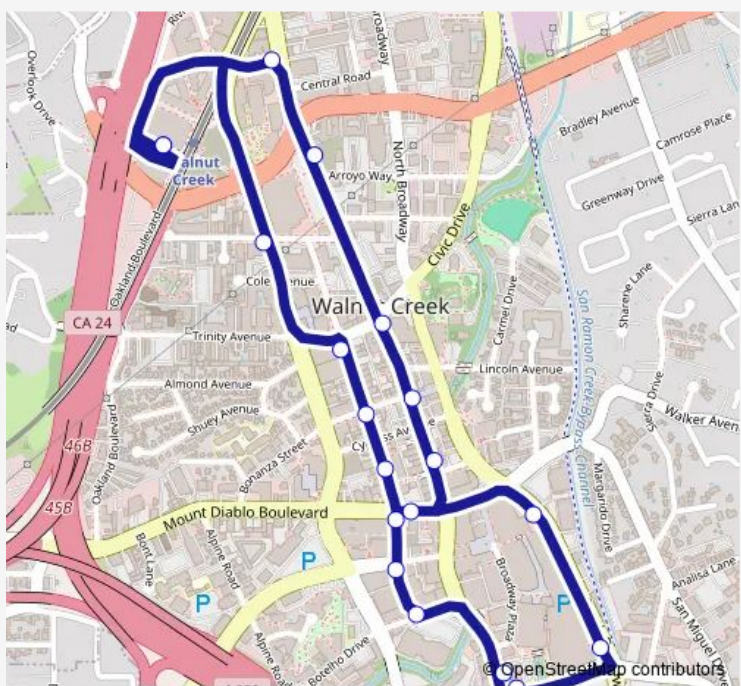

Bus 4 Walnut Creek Bart/Broadway Plaza

[Go to website](#)

Direction
Walnut Creek Bart — Walnut Creek Bart
19 stops
[Open route schedule](#)

- Walnut Creek Bart
- N California Blvd And Lacassie Ave
- Locust St And Civic Dr
- Locust St And Bonanza St
- Locust St And Peets Coffee
- Mt Diablo Blvd And Locust St
- S Broadway And Mt Diablo Blvd
- S Broadway And Newell Ave
- Newell Ave And S Main St
- S Main St And Newell Ave
- Bothelho Dr And Locust St
- Locust St And Olympic Blvd
- Locust St And Mt Diablo Blvd
- N Main St And Duncan St
- N Main St And Bonanza St
- N Main St And Civic Dr
- N Main St And Arroyo Way
- Pringle Ave And N Main St
- Walnut Creek Bart

Route schedule
Walnut Creek Bart — Walnut Creek Bart

Monday	06:52-20:12
Tuesday	06:52-20:12
Wednesday	06:52-20:12
Thursday	06:52-20:12
Friday	06:52-20:12
Saturday	09:28-18:28
Sunday	09:28-18:28

Route info
Direction: Walnut Creek Bart
Stops: 19
Trip Duration: 0 hour 23 min

4 — Walnut Creek Bart/Broadway Plaza **BusMaps**

4 Bus time schedules and route maps are available in an offline PDF at busmaps.com. Use the busmaps.com website to see live bus times, train schedule or subway schedule, and step-by-step directions for all public transit in Walnut Creek

The schedule is provided in the local timezone. Times with "(+1)" indicate departures on the next day.

PDF file created on 2025-02-26

2024 BusMaps.com - All Rights Reserved