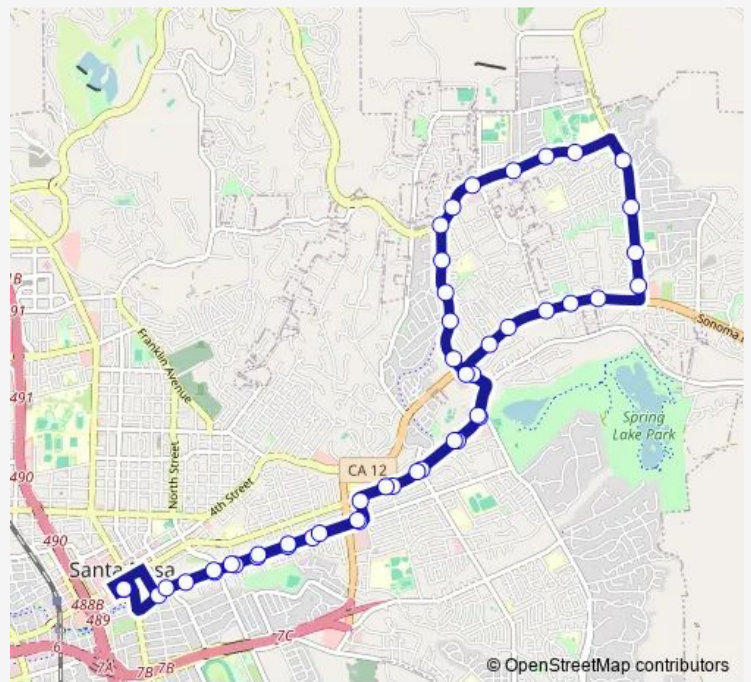

Bus 4 Rincon Valley Mission

[Go to website](#)

Direction
 Transit Mall South Bays — Transit Mall South Bays
 47 stops
[Open route schedule](#)

- Transit Mall South Bays
- Sonoma Ave at D St
- Sonoma Ave at Gray Ct
- Sonoma Ave at Brookwood Ave
- Sonoma Ave at Sotoyome Ave
- Sonoma Ave at Doyle Park Dr
- Sonoma Ave at Hoen Ave
- Sonoma Ave at Doctors Park Dr
- Sonoma Ave at Farmers Ln
- Hahman Dr at Montgomery Dr
- Montgomery Dr at Franquette Ave
- Montgomery Dr at Yulupa Ave
- Montgomery Dr at Jacqueline Dr
- Montgomery Dr at Summerfield Rd
- Mission Blvd at Quigg Dr
- Mission Blvd at Hwy 12
- Mission Blvd at Sherbrook Dr
- Mission Blvd at Culebra Dr
- Mission Blvd at Rinconada Dr
- Mission Blvd at Montecito Blvd
- Montecito Blvd at Benicia Dr

Route info
 Direction: Transit Mall South Bays
 Stops: 47
 Trip Duration: 0 hour 45 min

4 — Rincon Valley Mission **BusMaps**

Montecito Blvd at Middle Rincon Rd

Montecito Blvd at Benjamins Rd

Montecito Blvd at Saint Mary Dr

Sonoma Ave at Shortt Rd

Sonoma Ave at Rosedale St

Sonoma Ave at Doyle Park Dr

Sonoma Ave at Sotoyome St

Sonoma Ave at Brookwood Ave

Sonoma Ave at E St

Transit Mall South Bays

Direction

Wednesday 07:00-19:00

Thursday 07:00-19:00

Friday 07:00-19:00

Saturday —

Sunday 16:00

Route info

Direction: Transit Mall South Bays

Stops: 47