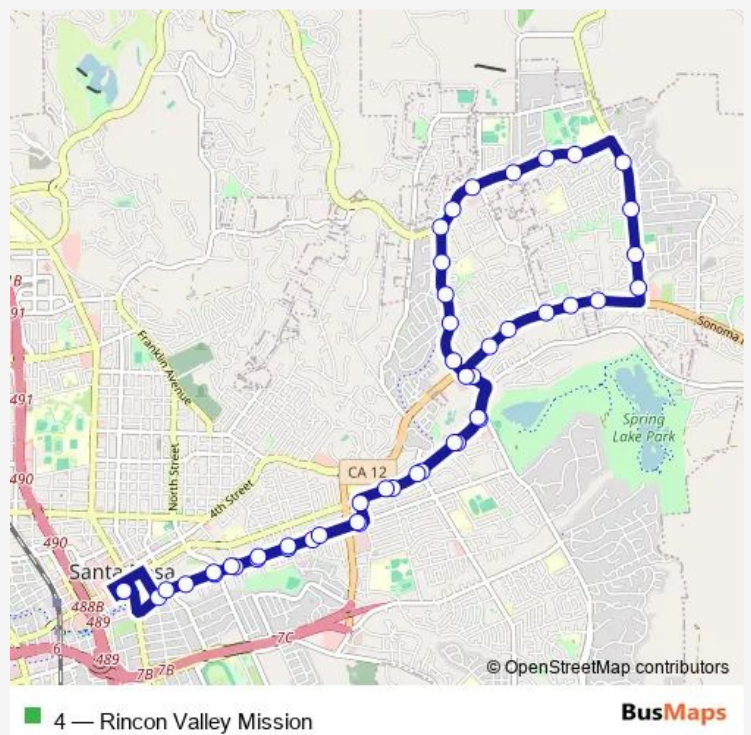

**Bus 4 Rincon Valley Mission**

[Go to website](#)

**Direction**  
 Transit Mall South Bays — Transit Mall South Bays  
 47 stops  
[Open route schedule](#)

- Transit Mall South Bays
- Sonoma Ave at D St
- Sonoma Ave at Gray Ct
- Sonoma Ave at Brookwood Ave
- Sonoma Ave at Sotoyome Ave
- Sonoma Ave at Doyle Park Dr
- Sonoma Ave at Hoen Ave
- Sonoma Ave at Doctors Park Dr
- Sonoma Ave at Farmers Ln
- Hahman Dr at Montgomery Dr
- Montgomery Dr at Franquette Ave
- Montgomery Dr at Yulupa Ave
- Montgomery Dr at Jacqueline Dr
- Montgomery Dr at Summerfield Rd
- Mission Blvd at Quigg Dr
- Mission Blvd at Hwy 12
- Mission Blvd at Sherbrook Dr
- Mission Blvd at Culebra Dr
- Mission Blvd at Rinconada Dr
- Mission Blvd at Montecito Blvd
- Montecito Blvd at Benicia Dr

**Route info**  
 Direction: Transit Mall South Bays  
 Stops: 47  
 Trip Duration: 0 hour 45 min

Montecito Blvd at Middle Rincon Rd

Montecito Blvd at Benjamins Rd

Montecito Blvd at Saint Mary Dr

7000 Montecito Blvd

Sonoma Ave at Rosedale St

Sonoma Ave at Doyle Park Dr

Sonoma Ave at Sotoyome St

Sonoma Ave at Brookwood Ave

Sonoma Ave at E St

Transit Mall South Bays

**Direction**

Transit Mall South Bays — Transit Mall North Bays

Montecito Blvd at Benjamins Rd

Montecito Blvd at Saint Mary Dr

7000 Montecito Blvd