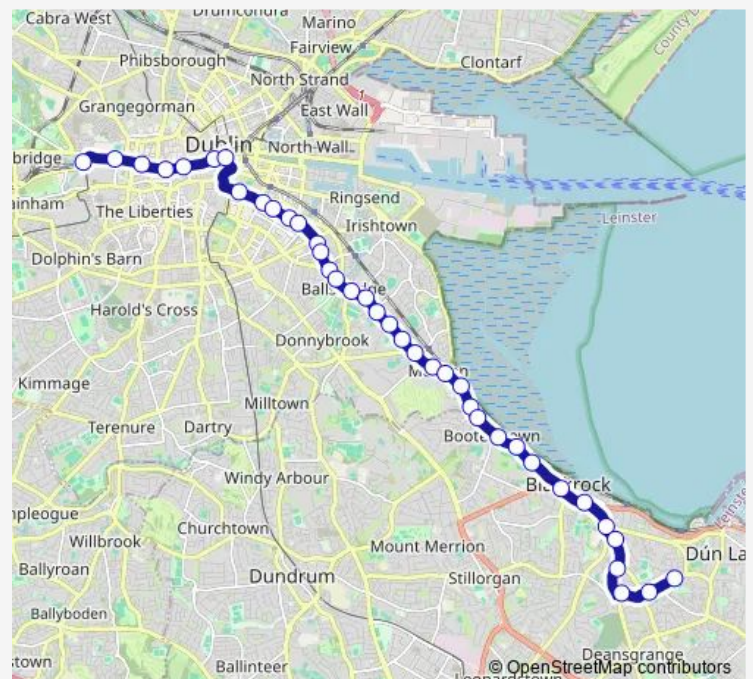

Thursday 06:00-23:20

Friday 06:00-23:20

Saturday 06:00-23:20

Sunday —

Route info

Direction: Bluepool Pitches

Stops: 61

Trip Duration: 0 hour 56 min