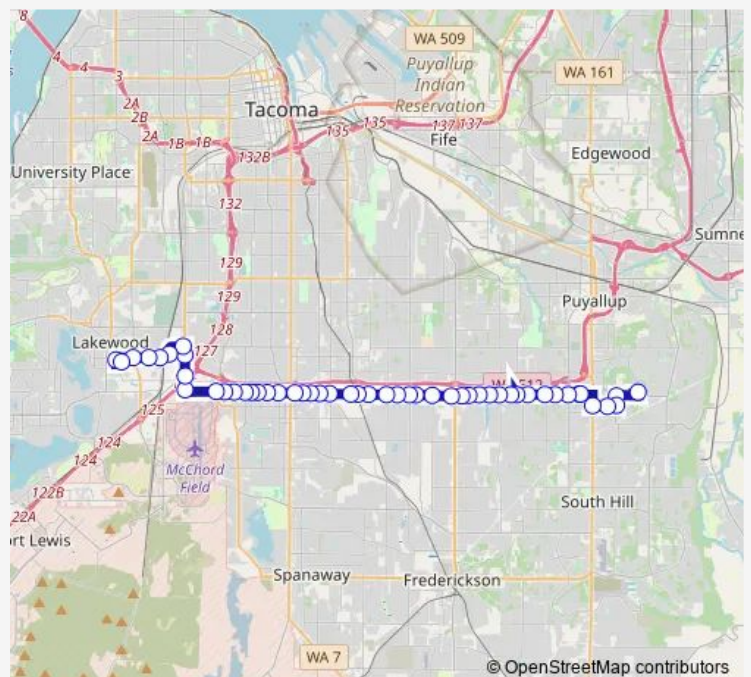

112th St S & 8th Ave Ct S

112th St S & Park Ave S

112th St & Pacific Ave

Route schedule

Lakewood TC - Zone H — Pierce College - Puyallup

Monday 05:45-19:45

Tuesday 05:45-19:45

Wednesday 05:45-19:45

Thursday 05:45-19:45

Friday 05:45-19:45

Saturday 07:15-21:45

Sunday 08:15-18:15

Route info

Direction: Lakewood TC - Zone H

Stops: 53

Trip Duration: 0 hour 57 min

4 — Lakewood / South Hill

112th St E & A St E

112th St E & D St E

112th St E & 8th Ave Ct E

112th St E & Golden Given Rd

112th St E & 18th Ave E

112th St E & Portland Ave E

112th St E & 24th Ave E

112th St E & Waller Rd

112th St E & 34th Ave E

112th St E & Vickery Ave E

112th St E & 40th Ave E

112th St E & Bingham Ave E

112th St E & 50th Ave E

112th St E & Canyon Rd

112th St E & 58th Ave E