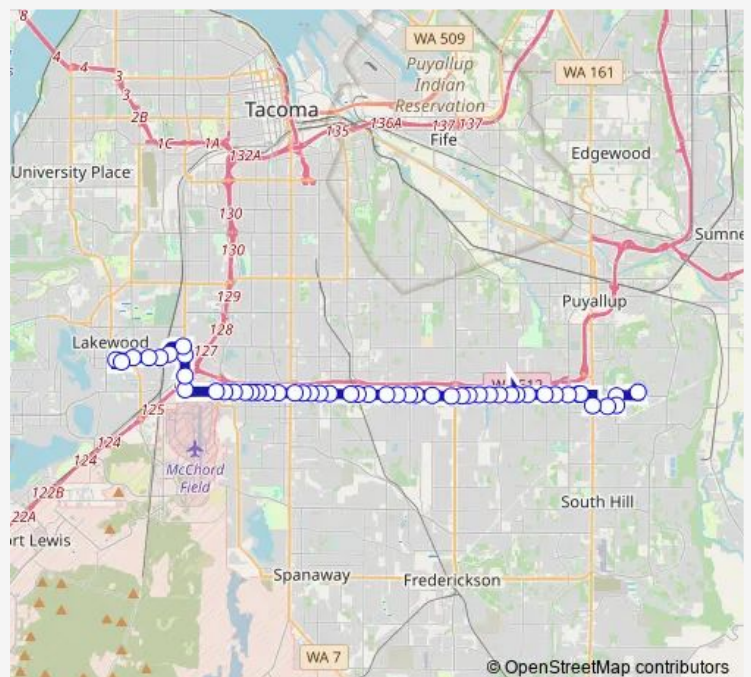

112th St S & 8th Ave Ct S

112th St S & Park Ave S

112th St & Pacific Ave

Route schedule

Lakewood TC - Zone H — Pierce College - Puyallup

Monday 05:45-19:45

Tuesday 05:45-19:45

Wednesday 05:45-19:45

Thursday 05:45-19:45

Friday 05:45-19:45

Saturday 07:15-21:45

Sunday 08:15-18:15

Route info

Direction: Lakewood TC - Zone H

Stops: 53

Trip Duration: 0 hour 59 min

4 — Lakewood / South Hill

112th St E & A St E

112th St E & D St E

112th St E & 8th Ave Ct E

112th St E & Golden Given Rd

112th St E & 18th Ave E

112th St E & Portland Ave E

112th St E & 24th Ave E

112th St E & Waller Rd

112th St E & 34th Ave E

112th St E & Vickery Ave E

112th St E & 40th Ave E

112th St E & Bingham Ave E

112th St E & 50th Ave E

112th St E & Canyon Rd

112th St E & 58th Ave E