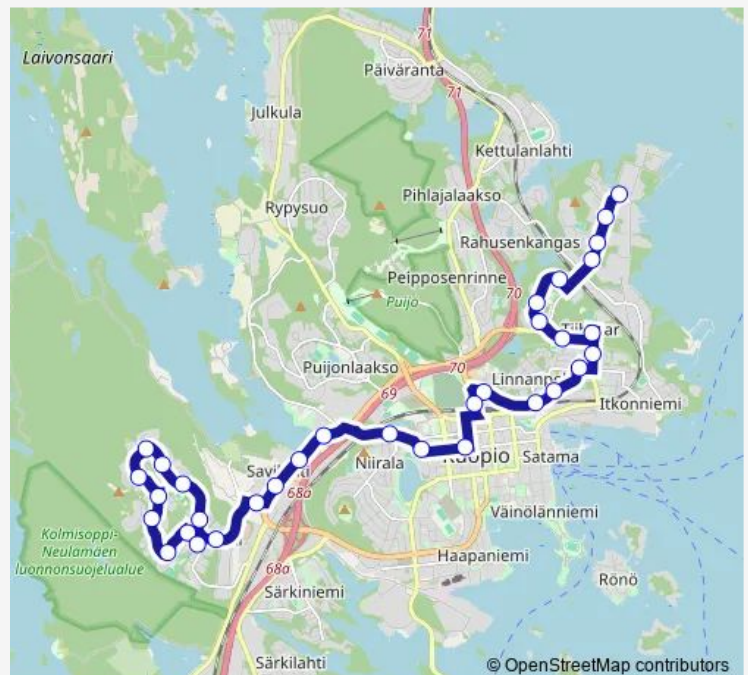

Thursday 05:20-22:13

Friday 05:20-02:00⁺¹

Saturday 03:00-01:00⁺¹

Sunday 06:00-23:00

Route info

Direction: Kelloniemi

Stops: 33

Trip Duration: 0 hour 29 min