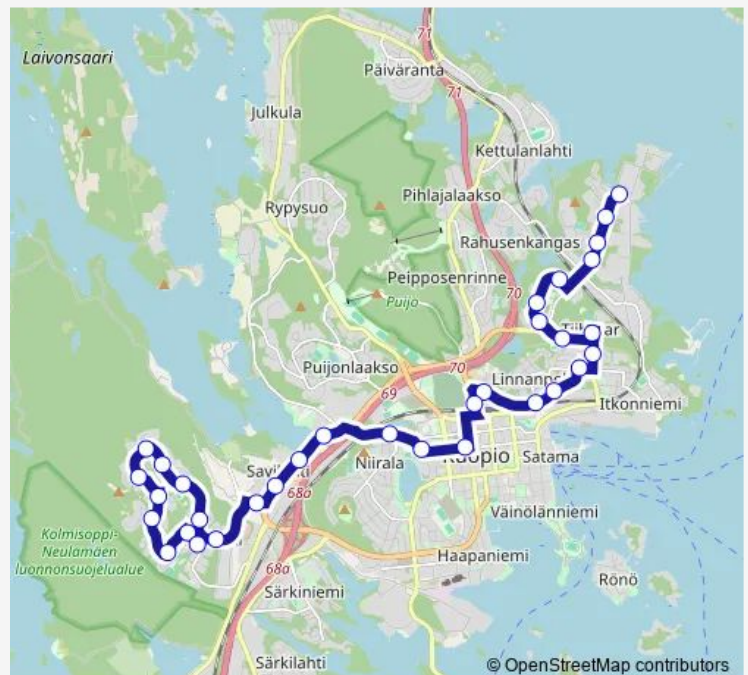

Bus 4 Neulamäki-keskusta-Kelloniemi

[Go to website](#)

Direction

Kelloniemi — Vesurikuja I

33 stops

[Open route schedule](#)

Kelloniemi

Vanttitie E

Ankkuritie E

Pojjutie E

Saarijärventie L

Ampujanpolku E

Lataajanpolku E

Pohjankatu I

Saarijärvi A

Männistö E

Mäntytori L

Killisenkatu L

Pohjolankatu L

Putarhakatu L

Matkakeskus E

Keskusta 1

Teatterikulma L

Turo L

Canthia E

Snellmania E

Savilahti E

Route schedule

Kelloniemi — Vesurikuja I

Monday	05:20-01:00⁺¹
Tuesday	05:20-02:00⁺¹
Wednesday	05:20-01:00⁺¹
Thursday	05:20-01:00⁺¹
Friday	05:20-02:00⁺¹
Saturday	03:00-02:00⁺¹
Sunday	03:00-24:00

Route info

Direction: Kelloniemi

Stops: 33

Trip Duration: 0 hour 29 min

4 — Neulamäki-keskusta-Kelloniemi