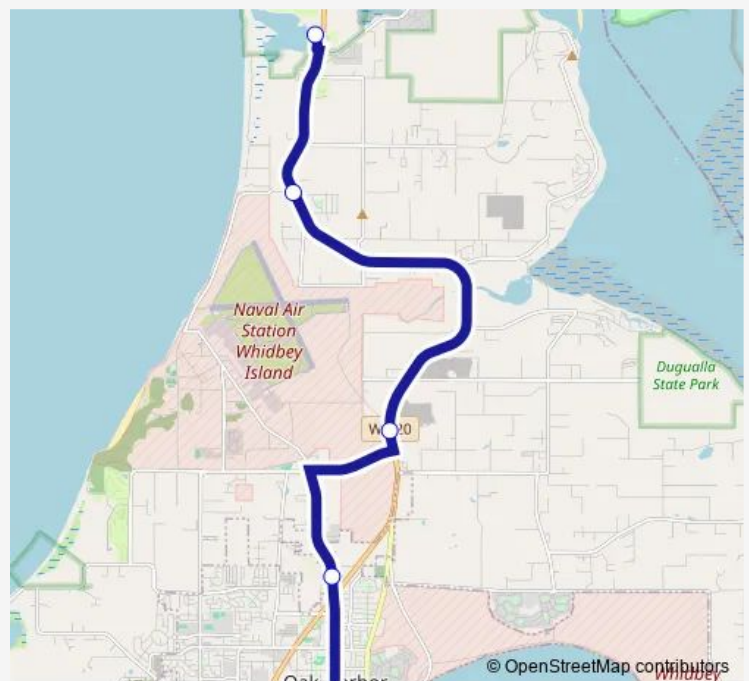

Bus 4 Oak Harbor / Deception Pass

[Go to website](#)

Direction

Deception Pass State Park at Cranberry Lake — Harbor Station Transfer Center Bayshore Dr

5 stops

[Open route schedule](#)

Deception Pass State Park at Cranberry Lake

SR 20 at Banta Rd

SR 20 at Liberty Market

Goldie Rd (Whidbey Health) at Evergreen St

Harbor Station Transfer Center Bayshore Dr

Route schedule

Deception Pass State Park at Cranberry Lake — Harbor Station Transfer Center Bayshore Dr

Direction: Deception Pass State Park at Cranberry Lake

Stops: 5

Trip Duration: 0 hour 20 min

Direction

Harbor Station Transfer Center Bayshore Dr — Deception Pass State Park at Cranberry Lake

6 stops

[Open route schedule](#)

Harbor Station Transfer Center Bayshore Dr

Whidbey-Health (North)

SR 20 at Whispering Pines

SR 20 at Northgate Dr

Troxell at Monkey Hill Rd (on request)

Deception Pass State Park at Cranberry Lake

Route schedule