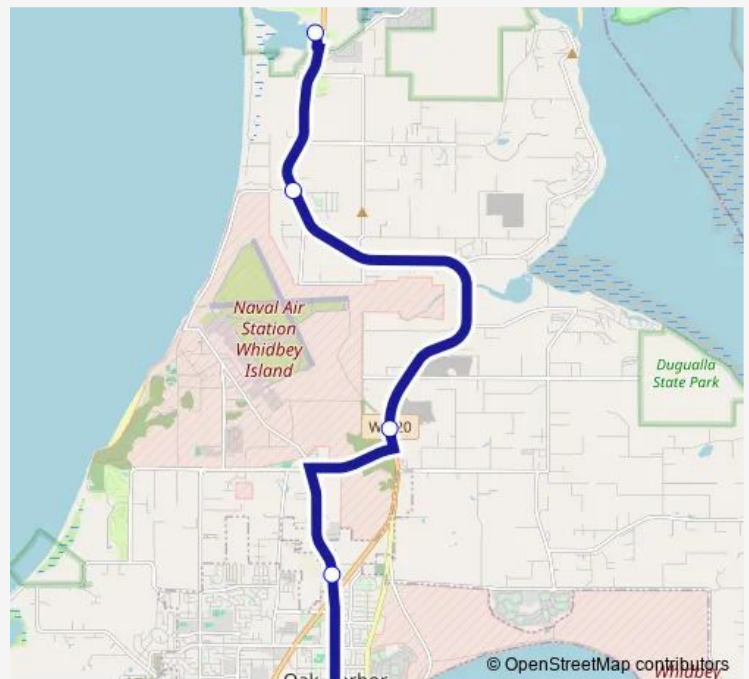

### Direction

Deception Pass State Park at Cranberry Lake — Harbor Station Transfer Center Bayshore Dr

5 stops

[Open route schedule](#)

Deception Pass State Park at Cranberry Lake

SR 20 at Banta Rd

SR 20 at Liberty Market

Goldie Rd (Whidbey Health) at Evergreen St

Harbor Station Transfer Center Bayshore Dr

### Route schedule

Deception Pass State Park at Cranberry Lake — Harbor Station Transfer Center Bayshore Dr

Monday	—
Tuesday	—
Wednesday	—
Thursday	—
Friday	—
Saturday	—
Sunday	09:25-17:25

### Route info

Direction: Deception Pass State Park at Cranberry Lake

Stops: 5

Trip Duration: 0 hour 20 min