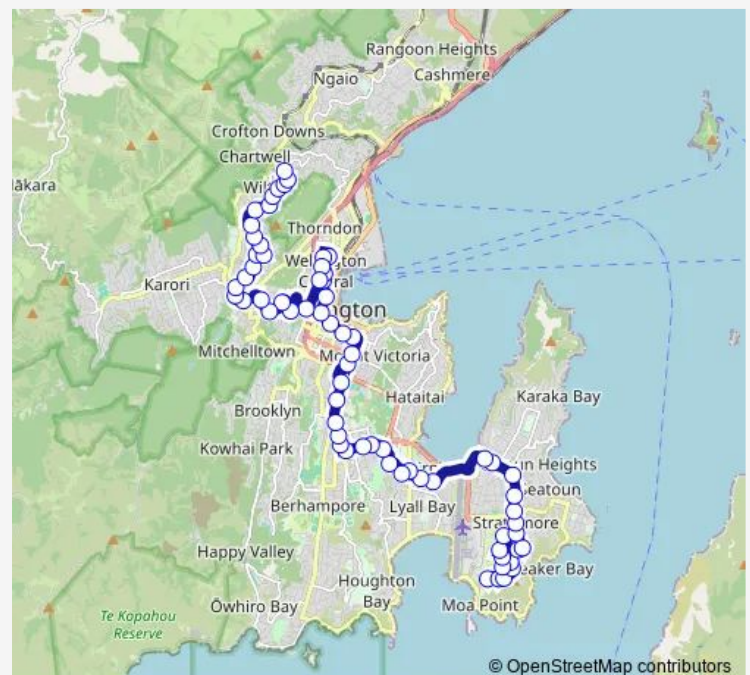

### Route schedule

Strathmore Park - Kekerenga Street — Mairangi Road at Norwich Street

Monday	05:25-23:10
Tuesday	05:25-23:10
Wednesday	05:25-23:10
Thursday	05:25-23:10
Friday	05:25-23:10
Saturday	06:20-22:45
Sunday	06:20-21:15

### Route info

Direction: Strathmore Park - Kekerenga Street

Stops: 67

Trip Duration: 1 hour 16 min

4 — Strathmore - Newtown - Wellington - University - Mairangi

Kilbirnie - Stop C

Rongotai Road at Childers Terrace

Riddiford Street at Hall Street

Wellington Hospital - Stop B

Adelaide Road at Drummond St

Adelaide Road at Basin Reserve (near 12)

Cambridge Terrace at Barker Street

Cambridge Terrace at Vivian Street

Courtenay Place - Stop A

Ahuriri Street (near 55)

Ahuriri Street at Kekerenga Street

Strathmore Park - Kekerenga Street

4 Bus time schedules and route maps are available in an offline PDF at [busmaps.com](https://busmaps.com). Use the [busmaps.com](https://busmaps.com) website to see live bus times, train schedule or subway schedule, and step-by-step directions for all public transit in Wellington