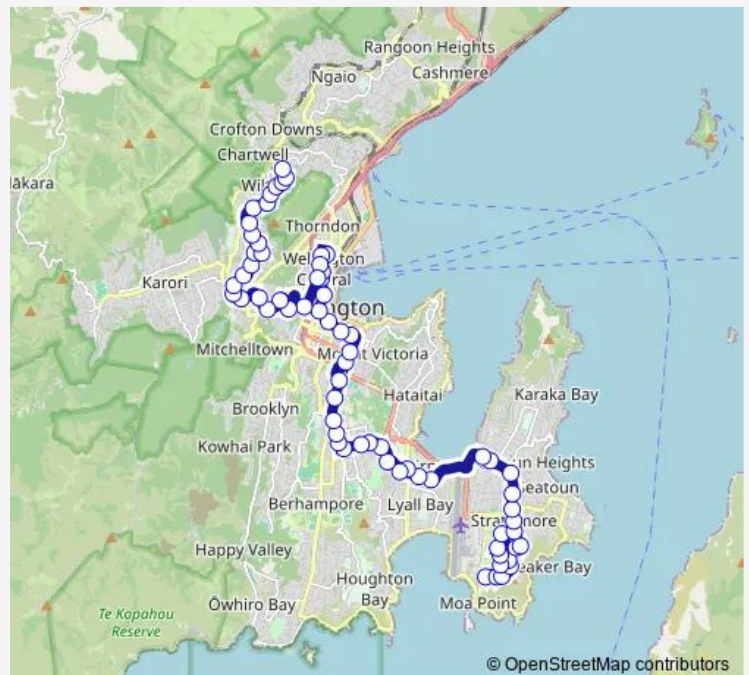

Bus 4 Strathmore - Newtown - Wellington - University - Mairangi

[Go to website](#)

Direction

Strathmore Park - Kekerenga Street — Mairangi Road at Norwich Street

67 stops

[Open route schedule](#)

Strathmore Park - Kekerenga Street

Kekerenga Street at Ahuriri Street

Ahuriri Street (near 30)

Ahuriri Street at Tukanae Street

Tukanae Street (near 11)

Taiaroa Street at Tukanae Street (near 24)

Taiaroa Street (near 10)

Raukawa Street (near 40)

Raukawa Street at Monorgan Road

Monorgan Road at Leveson Street

Strathmore Community Hall - Strathmore Avenue

Kahurangi School (opposite)

Strathmore Avenue (near 34)

Ira Street at Broadway (near 5)

Ira Street at Devonshire Road

Ira Street at Miramar Avenue (near 95)

Miramar Shops - Stop A

Miramar Avenue at Portsmouth Road

Rongotai Road at Salek Street

Rongotai Road at Ross Street

Route schedule

Strathmore Park - Kekerenga Street — Mairangi Road at Norwich Street

Monday	05:25-23:10
Tuesday	05:25-23:10
Wednesday	05:25-23:10
Thursday	05:25-23:10
Friday	05:25-23:10
Saturday	06:20-22:45
Sunday	06:20-21:15

Route info

Direction: Strathmore Park - Kekerenga Street

Stops: 67

Trip Duration: 1 hour 10 min