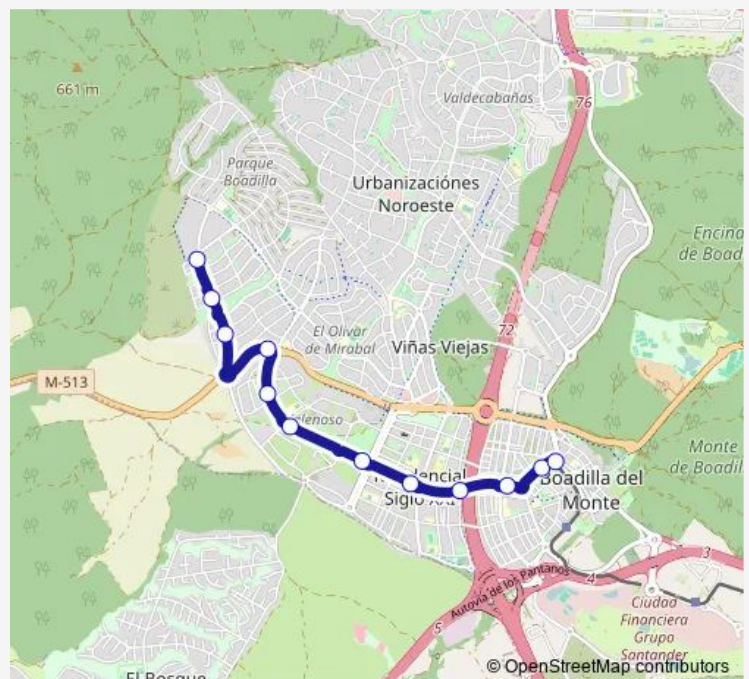

Tuesday 04:45-20:10

Wednesday 04:45-20:10

Thursday 04:45-20:10

Friday 04:45-20:10

Saturday 05:50-20:45

Sunday 05:50-20:45

Route info

Direction: Av.Armada Española-Méndez Núñez

Stops: 12

Trip Duration: 0 hour 25 min

Direction

Ctra.Majadahonda-Est.Boadilla Centro — Av.Armada Española-Méndez Núñez

12 stops

[Open route schedule](#)

Ctra.Majadahonda-Est.Boadilla Centro

Alberca-Bárbara DE Braganza

Monday 04:30-19:50

Tuesday 04:30-19:50

Wednesday 04:30-19:50

Thursday 04:30-19:50

Friday 04:30-19:50

Saturday 05:30-20:30

Sunday 05:30-20:30

Route info