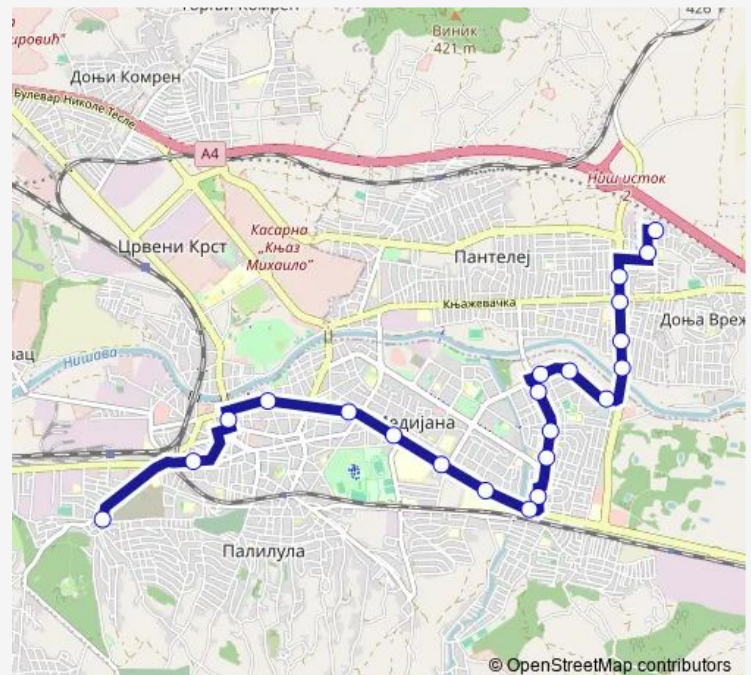

Obilićev venac-rampa

Šojka

Trg kralja Aleksandra

Trg kralja Milana

Dom Vojske Srbije

Trg Patrijarha Pavla

Gradska bolnica

Atd

Tržni centri

Most Medijana

Zorana R. Čupe

Route schedule

Bujanj — Čalije

Monday	05:20-23:02
Tuesday	05:20-23:02
Wednesday	05:20-23:02
Thursday	05:20-23:02
Friday	05:20-01:20 ⁺¹
Saturday	06:12-01:20 ⁺¹
Sunday	06:00-21:31

Route info

Direction: Bujanj

Stops: 24

Trip Duration: 0 hour 37 min

■ 4 — Čalije - Bujanj

BusMaps

Matejevački put

Ul. Borova

Thursday 05:00-23:20

Friday 05:00-01:55⁺¹

Saturday 06:00-01:55⁺¹

Sunday 06:36-22:06

Route info

Direction: Čalije

Stops: 22

Trip Duration: 0 hour 37 min