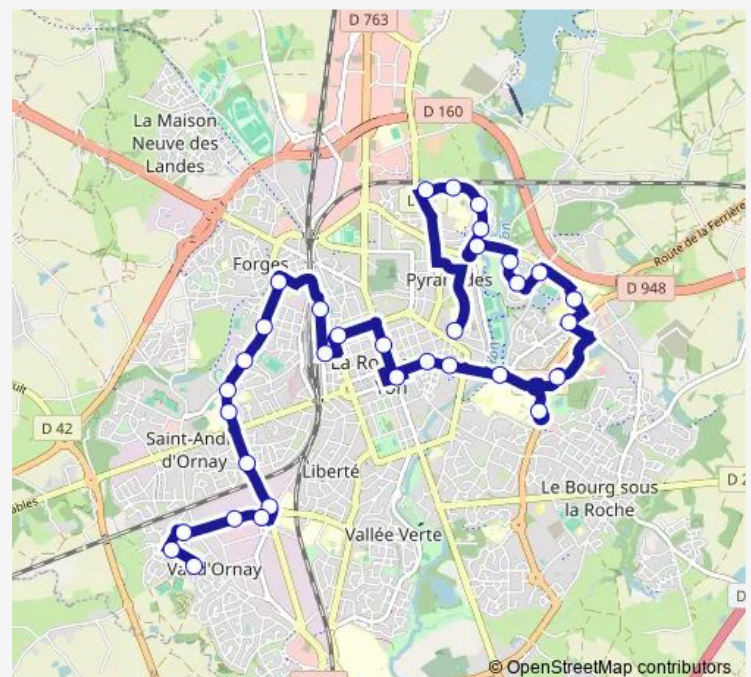

Montessori

Gare Sncf

Louis Blanc

Route schedule

Gare Routière — Angelmière

Monday 06:26-20:14

Tuesday 06:26-20:14

Wednesday 06:26-20:14

Thursday 06:26-20:14

Friday 06:26-20:14

Saturday 07:17-20:14

Sunday —

Route info

Direction: Gare Routière

Stops: 33

Trip Duration: 0 hour 46 min

Turgot

Coty

Epinettes

Fourcade

Angelmière

Direction

Napoléon Dromadaire — Robrerières

16 stops

Thursday 06:18-20:16

Friday 06:18-20:16

Saturday 07:16-20:16

Sunday —

Route info

Direction: Angelmière

Stops: 32

Trip Duration: 0 hour 36 min