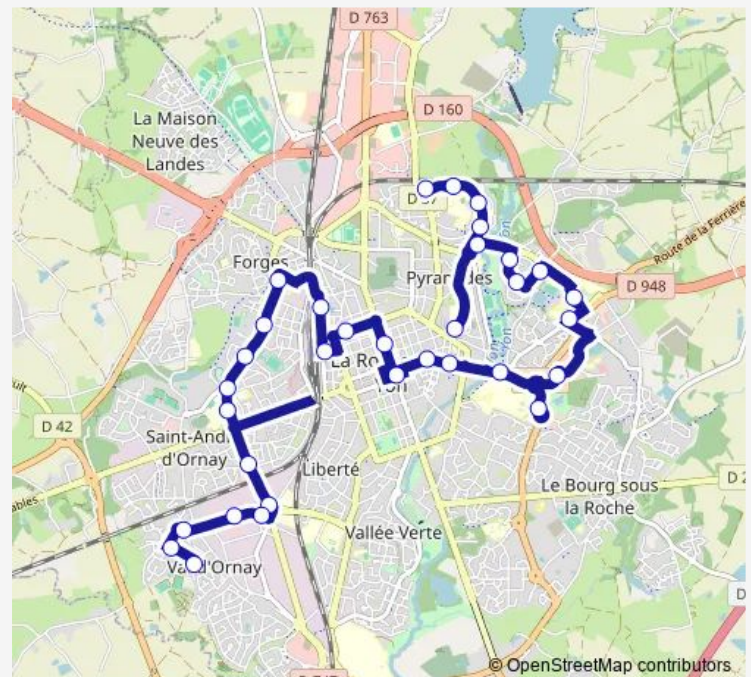

Montessori

Gare Sncf

Louis Blanc

Route schedule

Gare Routière — Angelmière

Monday 06:26-20:14

Tuesday 06:26-20:14

Wednesday 06:26-20:14

Thursday 06:26-20:14

Friday 06:26-20:14

Saturday 07:17-20:14

Sunday —

Route info

Direction: Gare Routière

Stops: 33

Trip Duration: 0 hour 46 min

Turgot

Coty

Epinettes

Fourcade

Angelmière

Direction

Napoléon Dromadaire — Robrerières

16 stops

Thursday 07:16-08:20

Friday 07:16-08:20

Saturday —

Sunday —

Route info

Direction: Angelmière

Stops: 29

Trip Duration: 0 hour 42 min