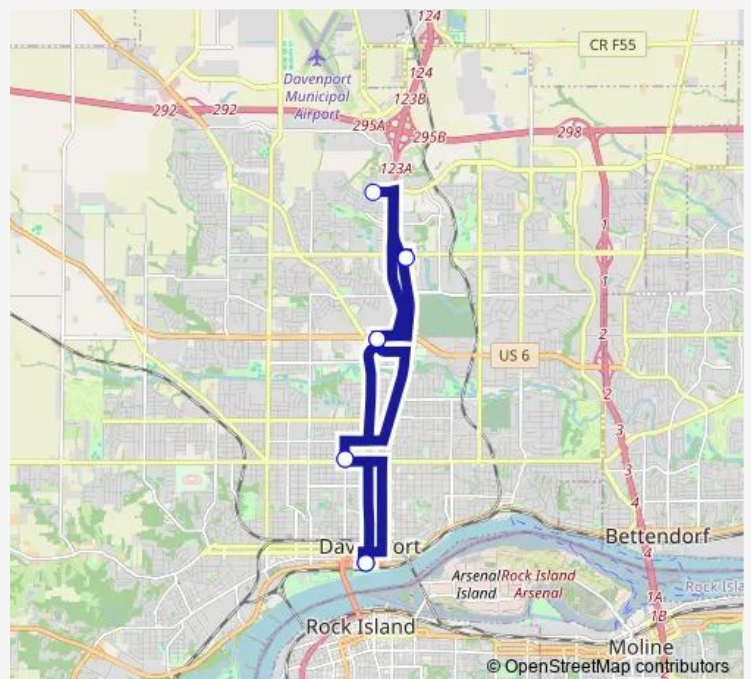

### Direction

Ground Transportation Center (Gtc) — Ground Transportation Center (Gtc)

9 stops

[Open route schedule](#)

Ground Transportation Center (Gtc)

St. Ambrose

Main Street Hub (Burger King)

53rd Street Hub

65th & Welcome Way

53rd Street Hub

Main Street Hub (Burger King)

St. Ambrose

Ground Transportation Center (Gtc)

### Route schedule

Ground Transportation Center (Gtc) — Ground Transportation Center (Gtc)

Monday	05:50-17:50
Tuesday	05:50-17:50
Wednesday	05:50-17:50
Thursday	05:50-17:50
Friday	05:50-17:50
Saturday	—
Sunday	—

### Route info

Direction: Ground Transportation Center (Gtc)

Stops: 9

Trip Duration: 1 hour 7 min

4 — Red Line

4 Bus time schedules and route maps are available in an offline PDF at [busmaps.com](https://busmaps.com). Use the [busmaps.com](https://busmaps.com) website to see live bus times, train schedule or subway schedule, and step-by-step directions for all public transit in