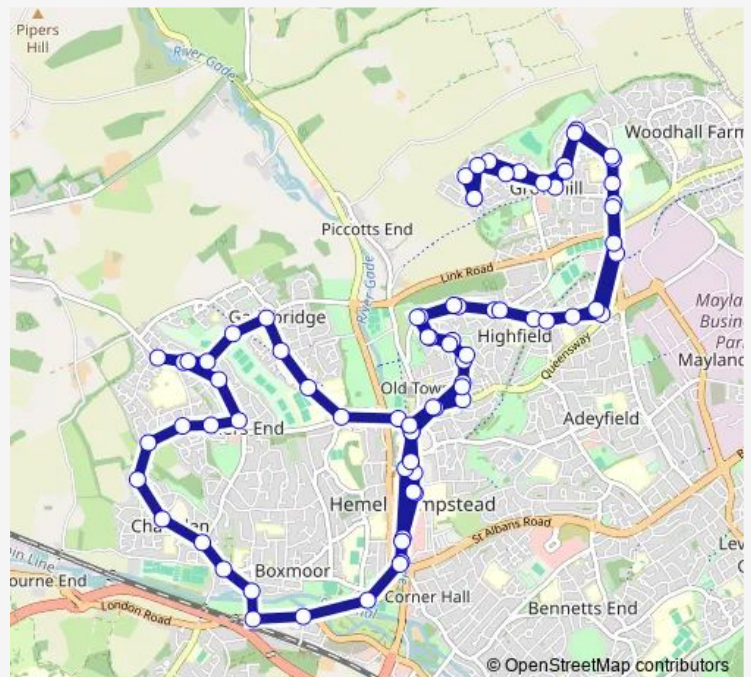

### Route schedule

Washington Avenue — Washington Avenue

Monday 06:15-19:35

Tuesday 06:15-19:35

Wednesday 06:15-19:35

Thursday 06:15-19:35

Friday 06:15-19:35

Saturday 07:15-19:15

### Route info

Direction: Washington Avenue

Stops: 77

Trip Duration: 1 hour 14 min

■ 4 — Grovehill - Warners End (Circular)

Combe Street

Marlowes

Waterhouse Street