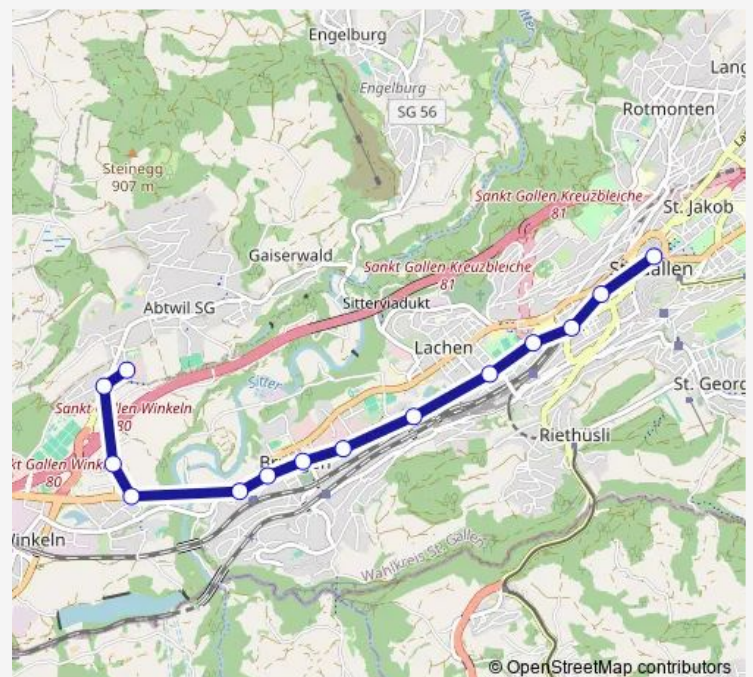

St. Gallen, Bahnhof

St. Gallen, Poststrasse

St. Gallen, Marktplatz Bohl

Route schedule

Abtwil SG, St. Josefen — St. Gallen, Marktplatz Bohl

Monday	24:39 ⁺¹
Tuesday	24:39 ⁺¹
Wednesday	24:39 ⁺¹
Thursday	24:39 ⁺¹
Friday	24:39 ⁺¹
Saturday	—
Sunday	24:41 ⁺¹

Route info

Direction: Abtwil SG, St. Josefen

Stops: 21

Trip Duration: 0 hour 22 min

4 — B 4

BusMaps

Direction

undefined — undefined

Friday	04:56-05:26
--------	-------------

Saturday	04:56-05:26
----------	-------------

Sunday	04:56-05:26
--------	-------------

Route info

Direction:

Stops: 0

Trip Duration: — min

Direction

14 stops

[Open route schedule](#)

St. Gallen, Marktplatz Bohl

St. Gallen, Bahnhof

St. Gallen, St.Leonhard

St. Gallen, Sporthalle

St. Gallen, Vonwil

St. Gallen, Waldacker