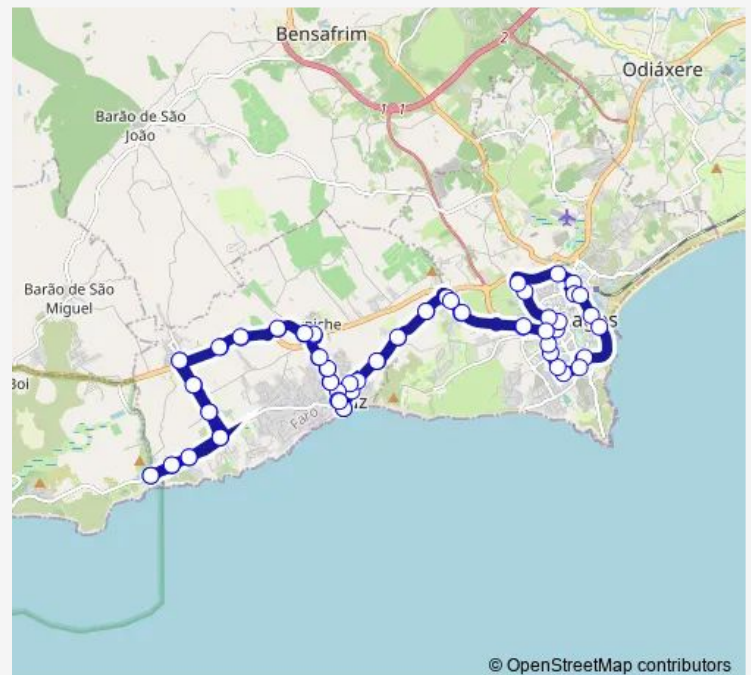

### Route info

Direction: Burgau

Stops: 66

Trip Duration: 1 hour 30 min

© OpenStreetMap contributors

4 — Onda Amarela

BusMaps

Monte S. Pedro