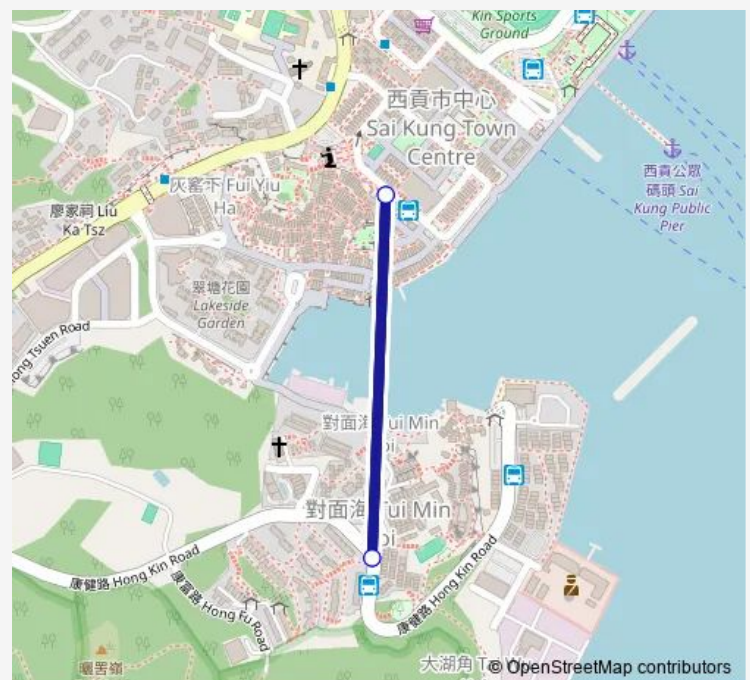

Bus 4 SAI Kung - TUI MIN HOI (Short Working Service)[Go to website](#)**Direction**HONG KIN ROAD, NEAR MING SHUN VILLAGE 201 —
YI CHUN STREET, NEAR SAI KUNG MARKET

2 stops

[Open route schedule](#)

HONG KIN ROAD, NEAR MING SHUN VILLAGE 201

YI CHUN STREET, NEAR SAI KUNG MARKET

Route scheduleHONG KIN ROAD, NEAR MING SHUN VILLAGE 201 —
YI CHUN STREET, NEAR SAI KUNG MARKET

Monday	05:10-09:07
Tuesday	05:10-09:07
Wednesday	05:10-09:07
Thursday	05:10-09:07
Friday	05:10-09:07
Saturday	05:10-09:07
Sunday	05:10-09:07

Route infoDirection: HONG KIN ROAD, NEAR MING SHUN VIL-
LAGE 201

Stops: 2

Trip Duration: 0 hour 4 min

Direction

YI CHUN STREET, NEAR SAI KUNG MARKET — HONG KIN ROAD, NEAR MING SHUN VILLAGE 201

2 stops

[Open route schedule](#)

Route info

Direction: YI CHUN STREET, NEAR SAI KUNG MARKET

Stops: 2

Trip Duration: 0 hour 4 min

4 Bus time schedules and route maps are available in an offline PDF at busmaps.com. Use the busmaps.com website to see live bus times, train schedule or subway schedule, and step-by-step directions for all public transit in Sai Kung