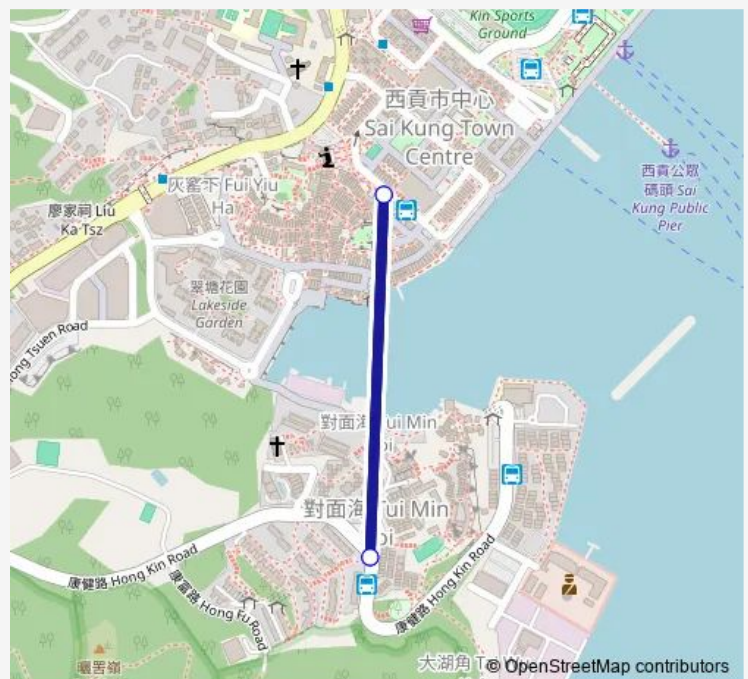

Bus 4 SAI Kung - TUI MIN HOI (Short Working Service)

[Go to website](#)

Direction

Hong KIN Road, Near Ming Shun Village 201 — YI Chun Street, Near SAI Kung Market

2 stops

[Open route schedule](#)

Hong KIN Road, Near Ming Shun Village 201

YI Chun Street, Near SAI Kung Market

Route schedule

Hong KIN Road, Near Ming Shun Village 201 — YI Chun Street, Near SAI Kung Market

Monday	05:10-09:07
Tuesday	05:10-09:07
Wednesday	05:10-09:07
Thursday	05:10-09:07
Friday	05:10-09:07
Saturday	05:10-09:07
Sunday	05:10-09:07

Route info

Direction: Hong KIN Road, Near Ming Shun Village 201

Stops: 2

Trip Duration: 0 hour 4 min

■ 4 — SAI Kung - TUI MIN HOI (Short Working Service)

Direction

YI Chun Street, Near SAI Kung Market — Hong KIN Road,
Near Ming Shun Village 201

2 stops

[Open route schedule](#)

YI Chun Street, Near SAI Kung Market

Hong KIN Road, Near Ming Shun Village 201

Route schedule

YI Chun Street, Near SAI Kung Market — Hong KIN Road,
Near Ming Shun Village 201