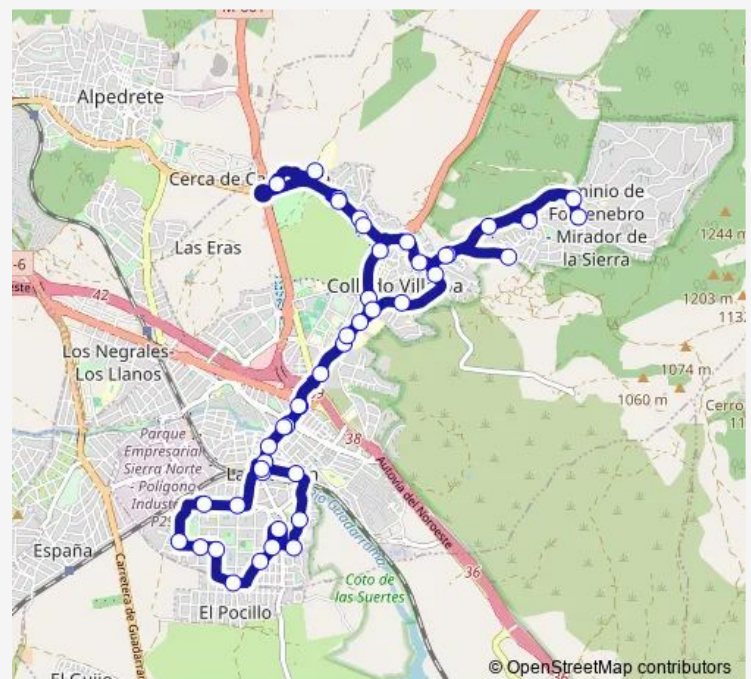

### Route schedule

Real-Est.Villalba — Real-Est.Villalba

Monday 05:20-20:50

Tuesday 05:20-20:50

Wednesday 05:20-20:50

Thursday 05:20-20:50

Friday 05:20-20:50

Saturday 05:20-20:50

### Route info

Direction: Real-Est.Villalba

Stops: 43

Trip Duration: 1 hour 2 min

4 — Ffcc-Pque. Coruña-Pueblo

BusMaps

Libertad-Villa Carlota

Dr.José M<sup>a</sup>poveda-EL Raso