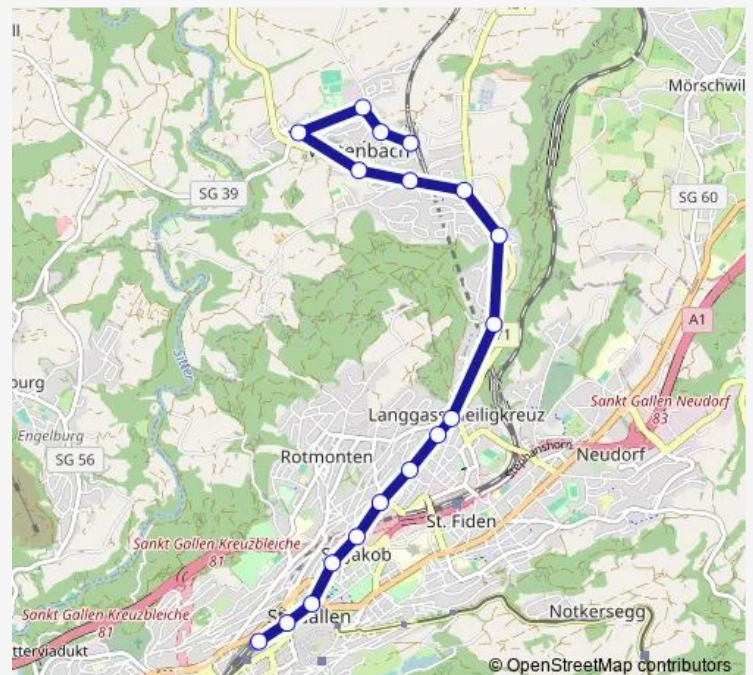

### Route schedule

St. Gallen, Bahnhof — Wittenbach, Bahnhof

Monday	—
Tuesday	—
Wednesday	—
Thursday	—
Friday	25:02-02:02 <sup>+1</sup>
Saturday	25:02-02:02 <sup>+1</sup>
Sunday	03:02

### Route info

Direction: St. Gallen, Bahnhof

Stops: 18

Trip Duration: 0 hour 25 min

## Direction

St. Gallen, Bahnhof — Wittenbach, Bahnhof

17 stops

[Open route schedule](#)

St. Gallen, Bahnhof

St. Gallen, Poststrasse

St. Gallen, Marktplatz Bohl

St. Gallen, Schützengarten

## Route info

Direction: Wittenbach, Bahnhof

Stops: 17

Trip Duration: 0 hour 22 min